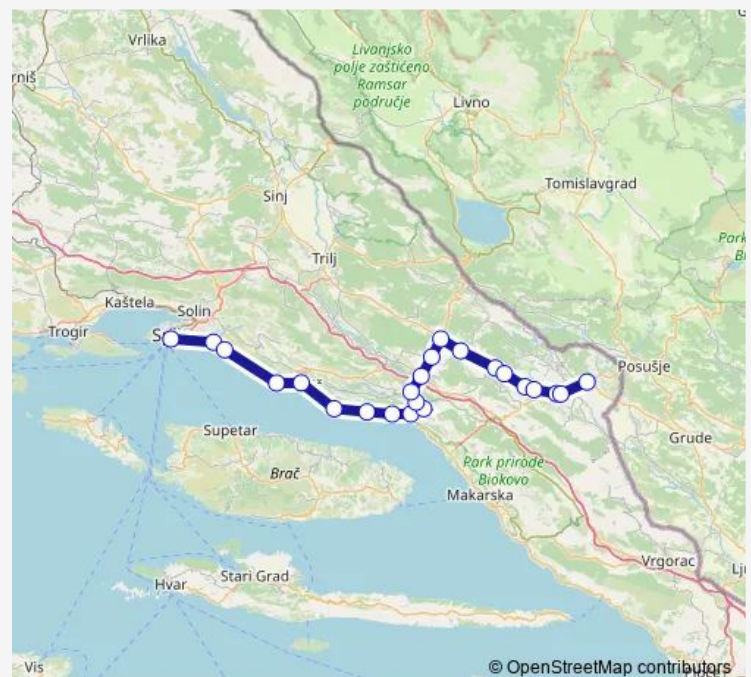

Direction

Split — Imotski

23 stops

[Open route schedule](#)

- Split
- Stobrec
- Podstrana
- Dugi Rat
- Omiš
- Ruskamen
- Mimice
- Pisak
- Dubci
- Brela Gornja
- Potpoletnica
- Zadvarje
- Sestanovac
- Prpusa
- Cista Provo
- Lovrec
- Kamenjak
- Kljenovac
- Berinovac
- Krivodol
- Grubine

Route schedule

Split — Imotski

Monday	10:45
Tuesday	10:45
Wednesday	10:45
Thursday	10:45
Friday	10:45
Saturday	—
Sunday	—

Route info

Direction: Split

Stops: 23

Trip Duration: 2 hour 0 min

Kamenmost