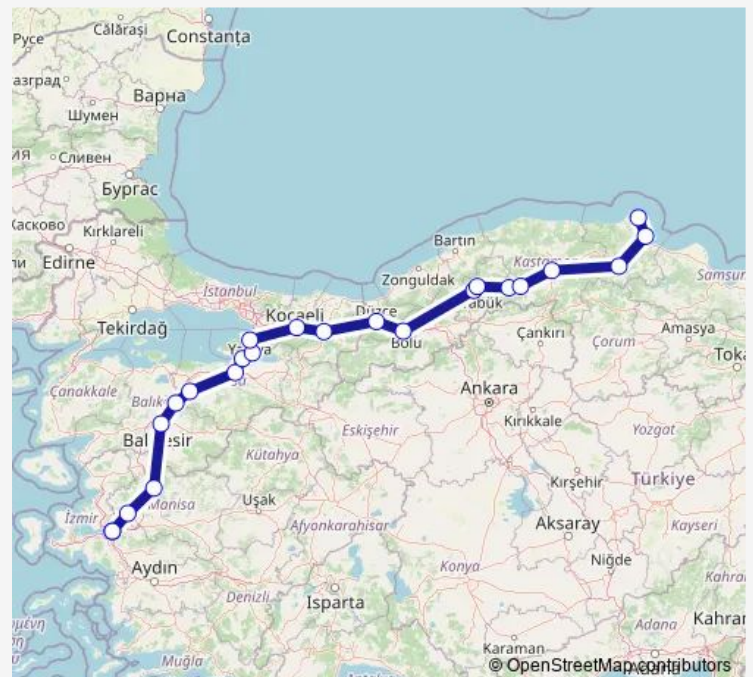

Friday 05:15

Saturday 05:15

Sunday 05:15

Route info

Direction: İzmir, İzmir otogar tesis

Stops: 23

Trip Duration: 16 hour 45 min

Gerze, Gerze bus station

Sinop

Direction

Sinop — İzmir, İzmir otogar tesis

24 stops

[Open route schedule](#)

Sinop

Gerze, Gerze bus station

Boyabat, Boyabat bus station

Monday 04:30

Tuesday 04:30

Wednesday 04:30

Thursday 04:30

Friday 04:30

Saturday 04:30

Sunday 04:30

Route info