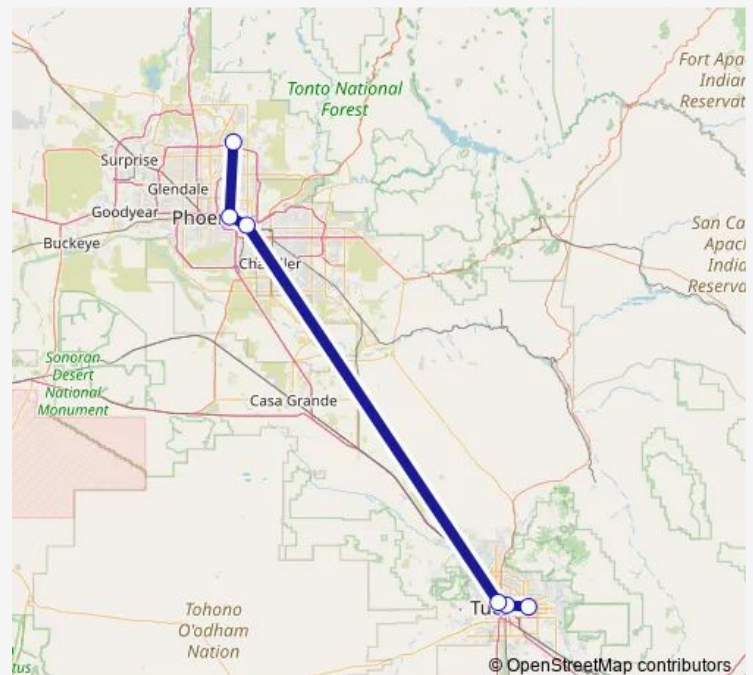

### Direction

East Tucson — North Phoenix

6 stops

[Open route schedule](#)

East Tucson

University of Arizona, Tucson (6th Street Garage)

Tucson (N Freeway)

Tempe (University/Rural)

### Route schedule

East Tucson — North Phoenix

Monday	21:25
Tuesday	—
Wednesday	—
Thursday	—
Friday	21:25
Saturday	—
Sunday	21:25

### Route info

Direction: East Tucson

Stops: 6

Trip Duration: 3 hour 10 min

## Route schedule

North Phoenix — East Tucson

Monday	16:25
Tuesday	—
Wednesday	—
Thursday	—
Friday	16:25
Saturday	—
Sunday	16:25