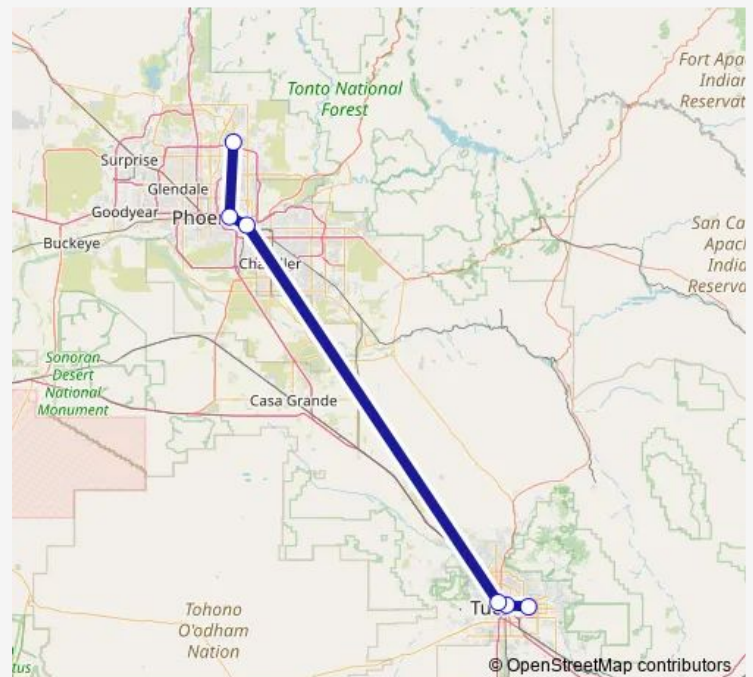

Bus Flixbus Phoenix - Tucson

[Go to website](#)

Direction

East Tucson — North Phoenix

6 stops

[Open route schedule](#)

East Tucson

University of Arizona, Tucson (6th Street Garage)

Tucson (N Freeway)

Tempe (University/Rural)

PHX Airport/44th St Stn

North Phoenix

Route schedule

East Tucson — North Phoenix

Monday	21:25
Tuesday	—
Wednesday	—
Thursday	—
Friday	21:25
Saturday	—
Sunday	21:25

Route info

Direction: East Tucson

Stops: 6

Trip Duration: 3 hour 10 min

Flixbus — Phoenix - Tucson

Direction

North Phoenix — East Tucson

6 stops

North Phoenix — East Tucson

Monday	16:25
Tuesday	—
Wednesday	—
Thursday	—
Friday	16:25
Saturday	—
Sunday	16:25

Route info

Direction: North Phoenix

Stops: 6

Trip Duration: 3 hour 10 min

Flixbus Bus time schedules and route maps are available in an offline PDF at busmaps.com. Use the busmaps.com website to see live bus times, train schedule or subway schedule, and step-by-step directions for all public transit in Tucson