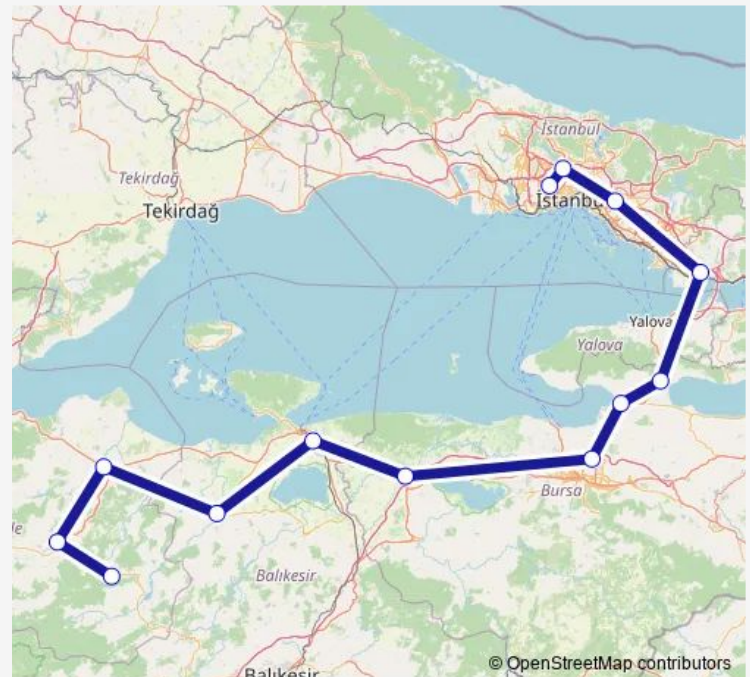

Saturday 04:00-14:30

Sunday 04:00-14:30

**Route info**

Direction: Istanbul, Istanbul Esenler

Stops: 13

Trip Duration: 8 hour 20 min

## Direction

Yenice (Çanakkale) — Istanbul, Istanbul Esenler

13 stops

[Open route schedule](#)

Yenice (Çanakkale)

Çan, Çan bus station

Biga

Gönen, Gönen bus station