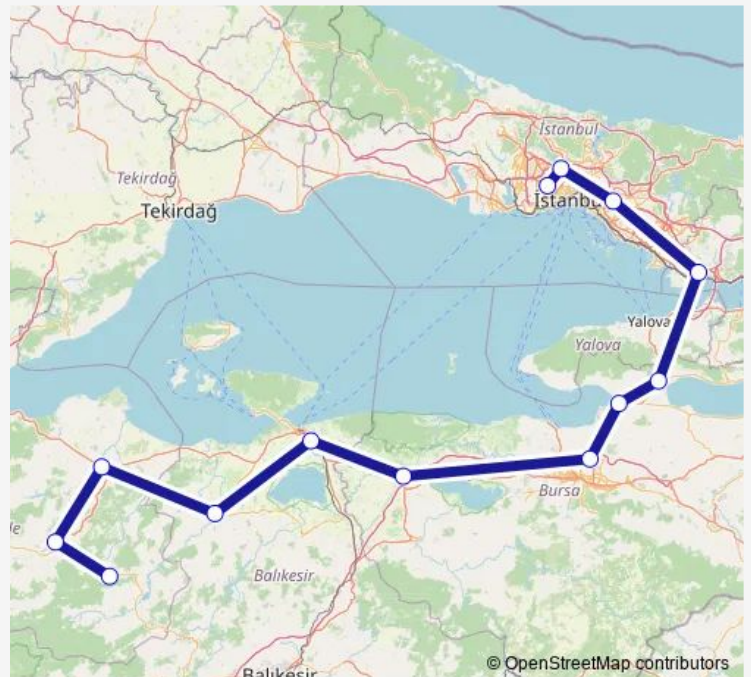

Thursday 04:00-14:30

Friday 04:00-14:30

Saturday 04:00-14:30

Sunday 04:00-14:30

Route info

Direction: Istanbul, Istanbul Esenler

Stops: 13

Trip Duration: 8 hour 20 min

Flixbus — Istanbul - Yenice (Çanakkale)

Direction

Yenice (Çanakkale) — Istanbul, Istanbul Esenler

13 stops

[Open route schedule](#)

Yenice (Çanakkale)

Çan, Çan bus station

Biga