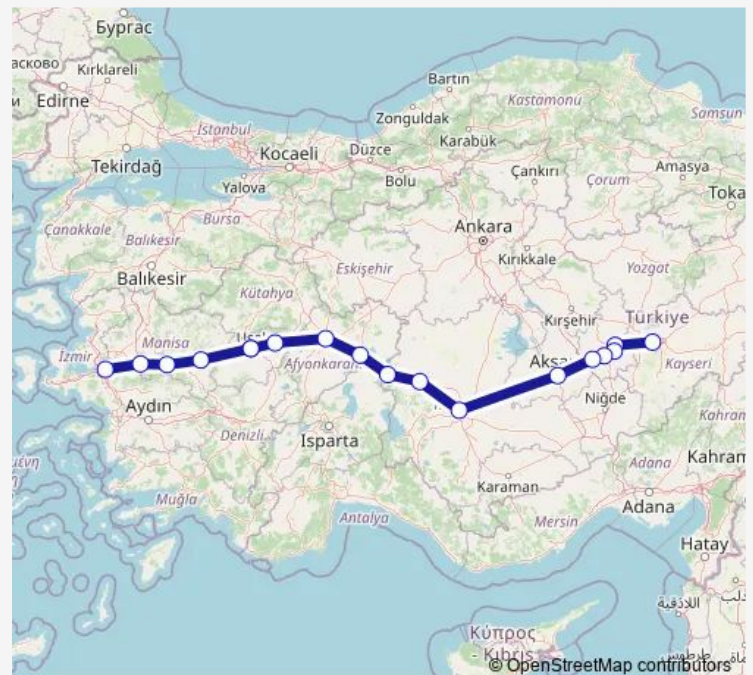

### Route schedule

Kayseri, Kayseri bus station — İzmir, İzmir bus station

Monday 07:00-19:15

Tuesday 07:00-19:15

Wednesday 07:00-19:15

Thursday 07:00-19:15

Friday 07:00-19:15

Saturday 07:00-19:15

### Route info

Direction: Kayseri, Kayseri bus station

Stops: 18

Trip Duration: 13 hour 0 min