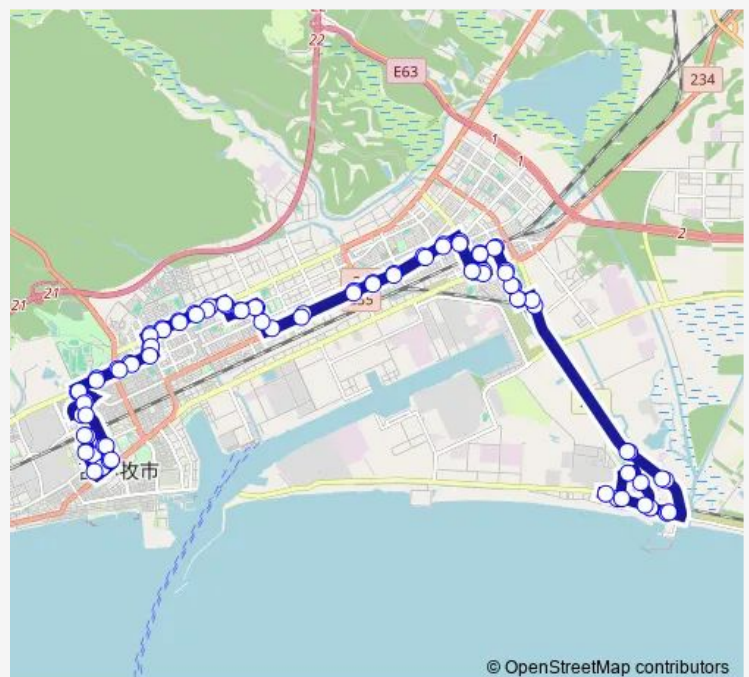

Direction

苫小牧駅前 — 苫小牧駅前

76 stops

[Open route schedule](#)

苫小牧駅前

駅通中央

表町

市役所前

総合体育館前

出光カルチャーパーク

西埠頭通

船見 2 丁目

キラキラ公園前

船見 1 丁目

晴海町西

一本松

日軽金前

日軽金東

木工団地前

港跨線橋

王子エンジニアリング

港北化学グループ前

士幌農協前

沼ノ端西

沼ノ端コミセン

Route schedule

苫小牧駅前 — 苫小牧駅前

Monday 07:13-17:35

Tuesday 07:13-17:35

Wednesday 07:13-17:35

Thursday 07:13-17:35

Friday 07:13-17:35

Saturday 07:13-17:35

Sunday 07:13-17:35

Route info

Direction: 苫小牧駅前

Stops: 76

Trip Duration: 1 hour 54 min

© OpenStreetMap contributors

■ 25 勇払線

BusMaps