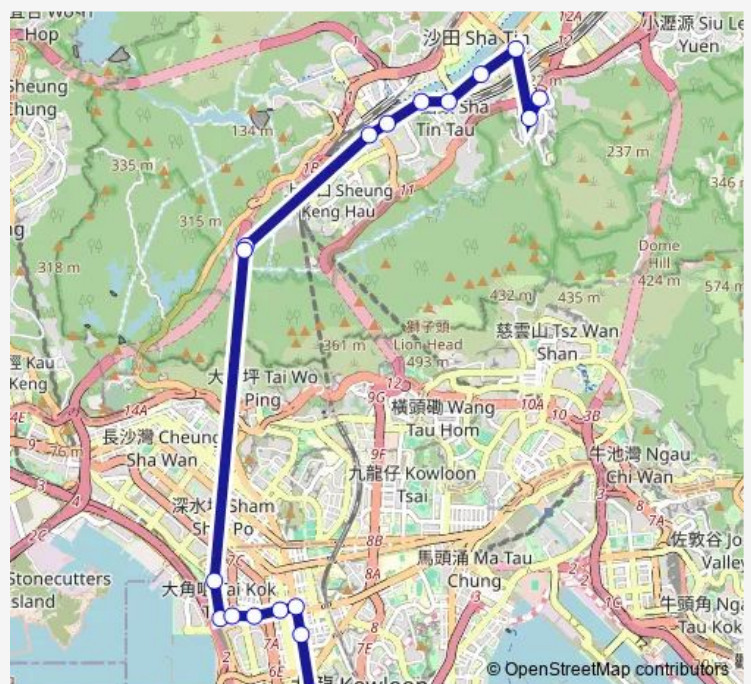

[Ctb] TIN SAM Village, CHE Kung MIU Road[[Kmb+Ctb] TAI WAI BBI - TIN SAM Village/
Tin SAM Village, CHE Kung MIU Road[[Kmb] TAI WAI BBI - TIN SAM Village][Lwb] TAI WAI BBI - TIN SAM Village

[Kmb] Tsing SHA Highway Bbi

[Ctb] Tsing SHA Highway BUS-BUS Interchange[[Kmb] Tsing SHA Highway Bbi][Lwb] Tsing SHA Highway Bbi

Route schedule

[Ctb] Shui Chuen O Estate[[Kmb+Ctb] Shui Chuen O BUS Terminus/
Shui Chuen O Estate[[Kmb] Shui Chuen O B/T][Lwb] Shui Chuen O B/T — [Kmb] Gascoigne Road

Monday	07:20-08:00
Tuesday	07:20-08:00
Wednesday	07:20-08:00
Thursday	07:20-08:00
Friday	07:20-08:00
Saturday	—
Sunday	—

Route info

Direction: [Ctb] Shui Chuen O Estate[[Kmb+Ctb] Shui Chuen O BUS Terminus/
Shui Chuen O Estate[[Kmb] Shui Chuen O B/T][Lwb] Shui Chuen O B/T

Stops: 18

Trip Duration: 0 hour 39 min

287p — Shui Chuen O - YAU MA TEI

[Ctb] Chung WUI Street, Sham Mong Road[[Kmb+Ctb]
Chung WUI Street TAI KOK Tsui/
Chung WUI Street,
Sham Mong Road[[Kmb] Chung WUI Street TAI KOK Tsui