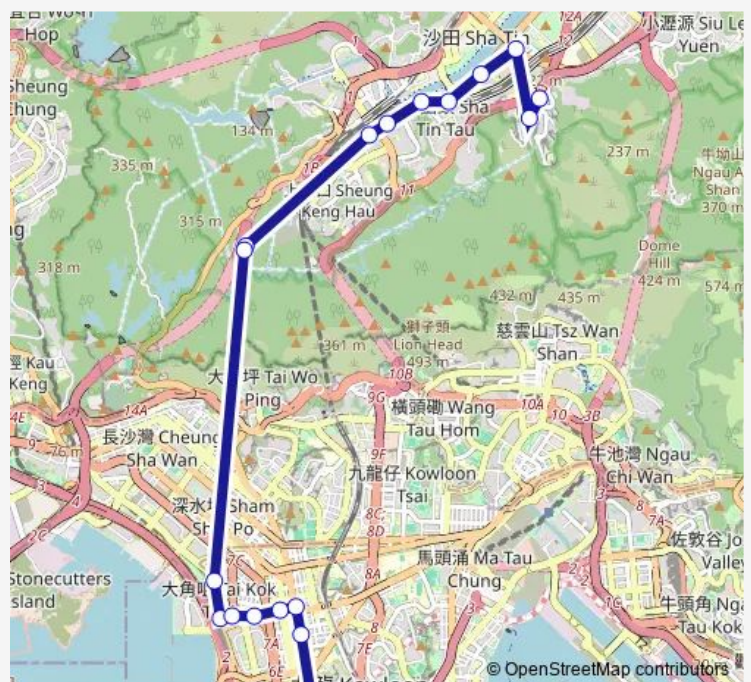

Monday 07:20-08:00

Tuesday 07:20-08:00

Wednesday 07:20-08:00

Thursday 07:20-08:00

Friday 07:20-08:00

Saturday —

Sunday —

Route info

Direction: [Ctb] Shui Chuen O Estate[[Kmb+Ctb] Shui Chuen O BUS Terminus/
Shui Chuen O Estate[[Kmb] Shui Chuen O B/T][Lwb] Shui Chuen O B/T

Stops: 18

Trip Duration: 0 hour 41 min

[Ctb] Chung WUI Street, Sham Mong Road[[Kmb+Ctb]
Chung WUI Street TAI KOK Tsui/
Chung WUI Street,
Sham Mong Road[[Kmb] Chung WUI Street TAI KOK Tsui