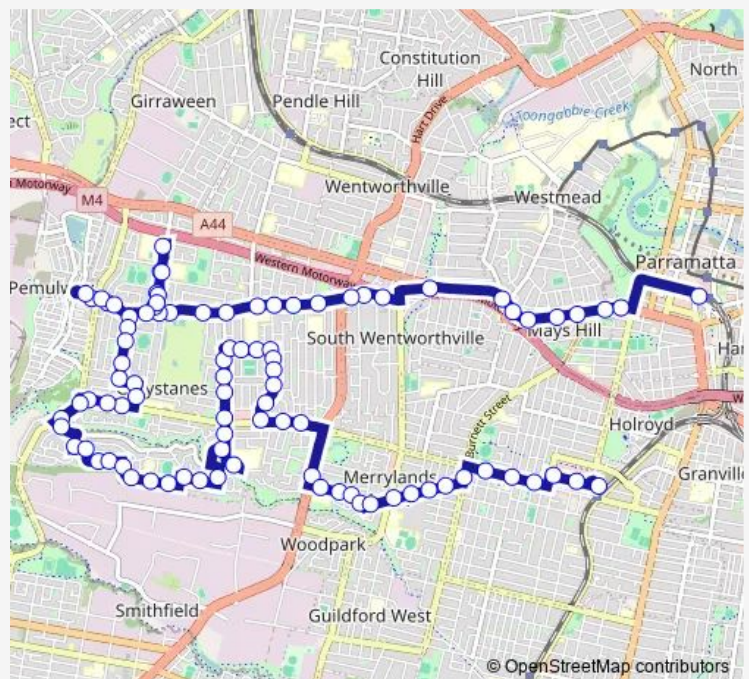

Merrylands Rd Opp Ringrose Av

Merrylands Rd Opp Hilton St

Greystanes Shopping Centre, Braeside Rd

Braeside Rd Opp Hedley St

Route schedule

Merrylands Interchange, Terminal PI - Stand 2 — Parramatta Station, Stand A1

Monday	06:00-22:55
Tuesday	06:00-22:55
Wednesday	06:00-22:55
Thursday	06:00-22:55
Friday	06:00-22:55
Saturday	07:54-22:14
Sunday	07:54-22:14

Route info

Direction: Merrylands Interchange, Terminal PI - Stand 2

Stops: 92

Trip Duration: 1 hour 13 min

810X — Parramatta to Merrylands via Pemulwuy

Braeside Rd Opp Lance Cres

Braeside Rd At Dean St

Braeside Rd Before Jonathan St

Jonathan St At Dwight St

Daniel Street Park, Jonathan St