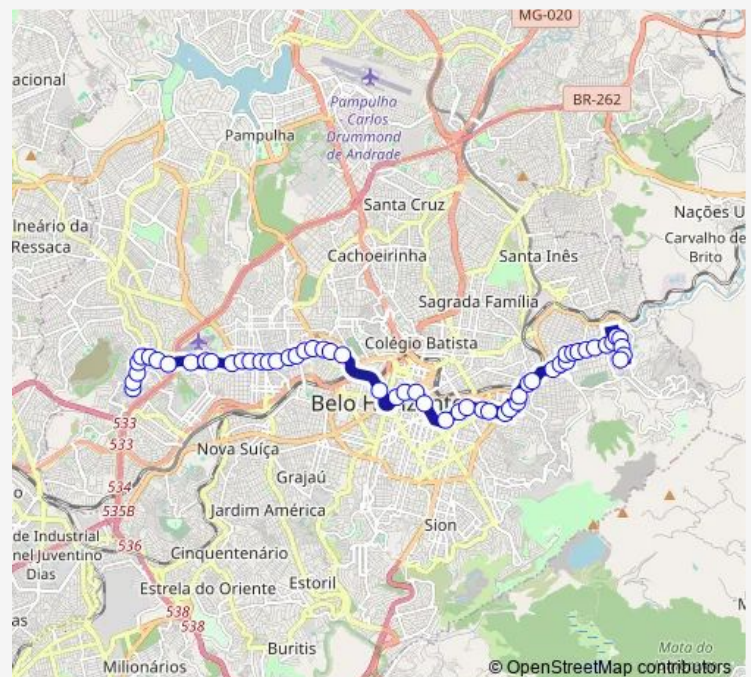

### Route schedule

Rua Nelson Soares 356 — Rua Fernao Dias 1374

Monday 02:40-01:40<sup>+1</sup>

Tuesday 02:40-01:40<sup>+1</sup>

Wednesday —

Thursday —

Friday —

Saturday 11:00-23:30

### Route info

Direction: Rua Nelson Soares 356

Stops: 56

Trip Duration: 0 hour 49 min

9407 — Alto Vera Cruz/Dom Bosco

Rua Rio Pomba 77

Rua Tres Pontas 1039

Rua Tres Pontas 819