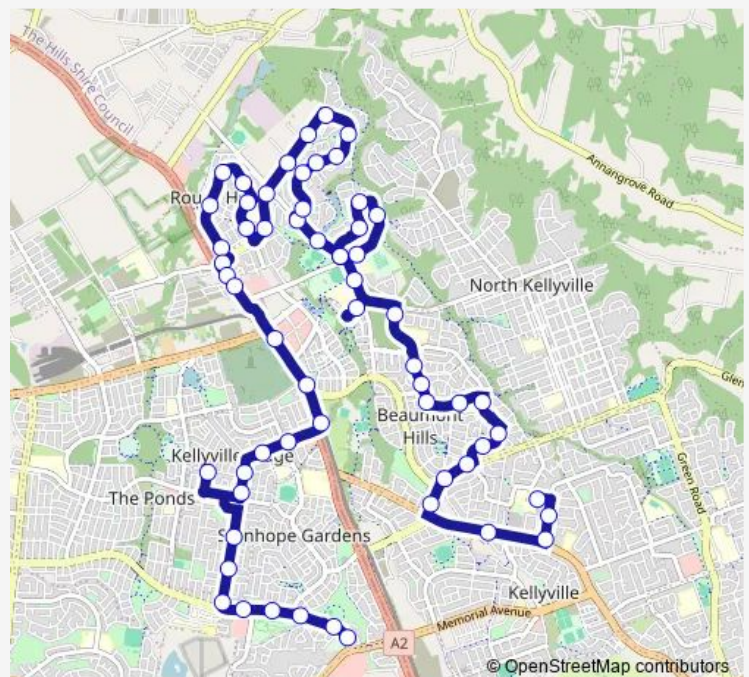

Mungerie Rd Opp Guardian Av

Ironbark Ridge Public School, Ironbark Ridge Rd

Rouse Hill High School, Withers Rd

Withers Rd After Commercial Rd

Bentley Av After Paramount Cres

Wellgate Av At Liberty Way

Route schedule

Our Lady Of The Rosary Primary School, Diana Av — Stanhope Pkwy After Blacksmith Cl

Monday	15:10
Tuesday	15:10
Wednesday	15:10
Thursday	15:10
Friday	15:10
Saturday	—
Sunday	—

Route info

Direction: Our Lady Of The Rosary Primary School, Diana Av

Stops: 60

Trip Duration: 1 hour 3 min

2599 — Our Lady of the Rosary PS to Stanhope Gardens via Rouse Hill Stn

Wellgate Av After Liberty Way

Our Lady Of The Angels Primary School, Wellgate Av

Withers Rd After Commercial Rd

Hills Centenary Park, Withers Rd

Withers Rd At Brushwood Dr

Milford Dr After Withers Dr

Milford Dr After Carmelita Cct

Milford Dr After Weeroona Pl

Milford Dr After Stanford Cct

Milford Dr Opp Chevron Pl

Milford Dr Before Mile End Rd