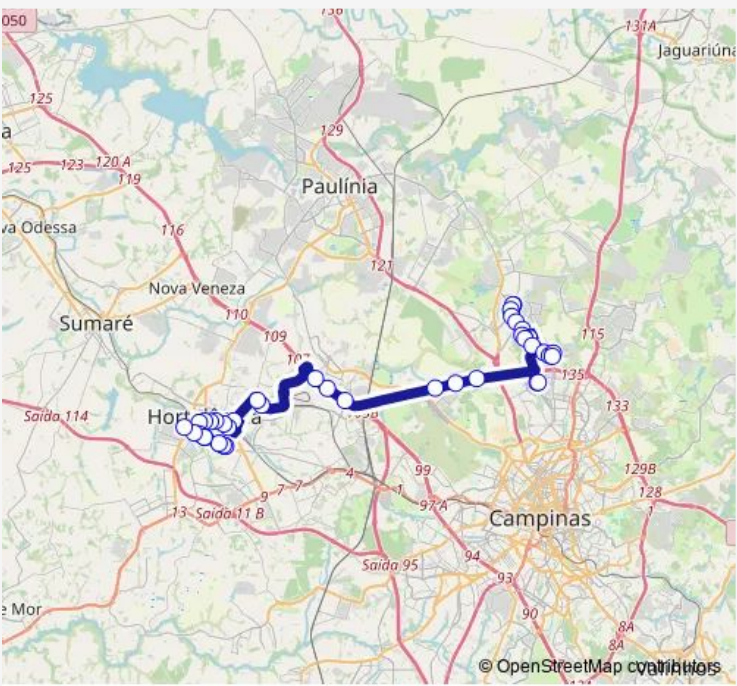

Route schedule
 Terminal Metropolitano de Hortolandia — Av. Erico Verissimo - Portao G1 (entrando no campus) - Cidade Universitaria Campinas - SP 13083-851 Brasil

Monday	05:00-22:10
Tuesday	05:00-22:10
Wednesday	05:00-22:10
Thursday	05:00-22:10
Friday	05:00-22:10
Saturday	05:00-22:30
Sunday	05:00-22:30

Route info

Direction: Terminal Metropolitano de Hortolandia

Stops: 40

Trip Duration: 1 hour 15 min

Rua Joao Camilo de Camargo 200 - Parada Joao Camilo de Camargo - Lot. Remanso Campineiro Hortolandia - SP 13186-033 Brasil