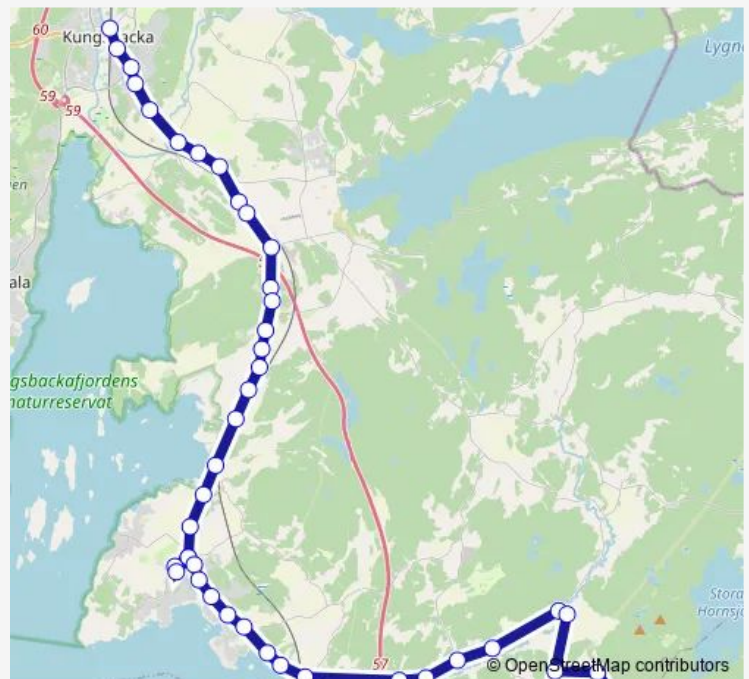

Saturday —

Sunday —

Route info

Direction: Kungsbacka station

Stops: 43

Trip Duration: 0 hour 54 min

746

Åsa Ölmanäsvägen