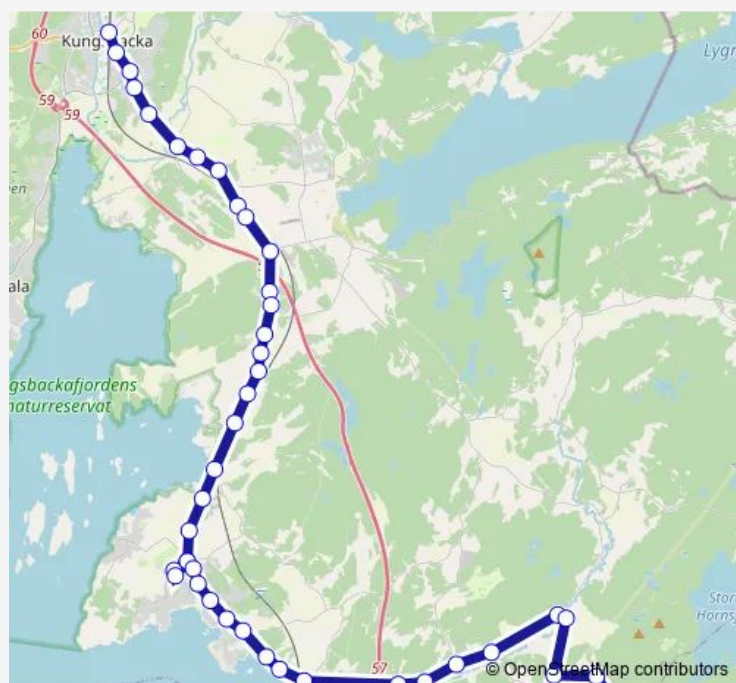

Åsa Petters väg

Route schedule

Kungsbacka station — Stättaredsvägen

Monday 12:22-16:02

Tuesday 12:22-16:02

Wednesday 12:22-16:02

Thursday 12:22-16:02

Friday 12:22-16:02

Saturday —

Sunday —

Route info

Direction: Kungsbacka station

Stops: 43

Trip Duration: 0 hour 54 min

746

Åsa Ölmanäsvägen