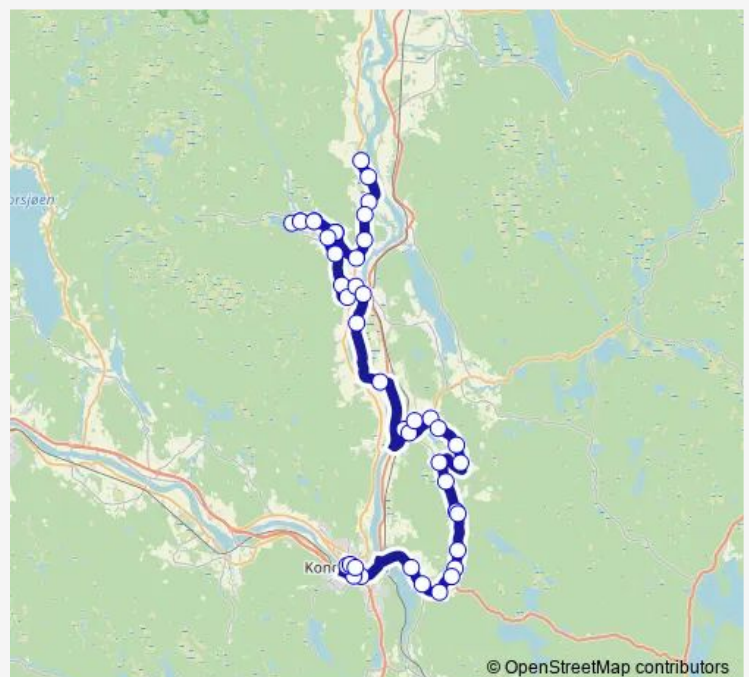

Saturday —

Sunday —

Route info

Direction: Hestehagavegen

Stops: 43

Trip Duration: 1 hour 17 min

© OpenStreetMap contributors

746 — Helgesen-Brandval-Roverud-Kong

BusMaps

Roverud

Roverud kirke

Roverud skole

Bergerud

Solør-Odal forsøksring

Lystadtjernsvegen

Kolomoen

Tuesday 07:48

Wednesday 07:48

Thursday 07:48

Friday 07:48

Saturday —

Sunday —

Route info

Direction: Brandval skole