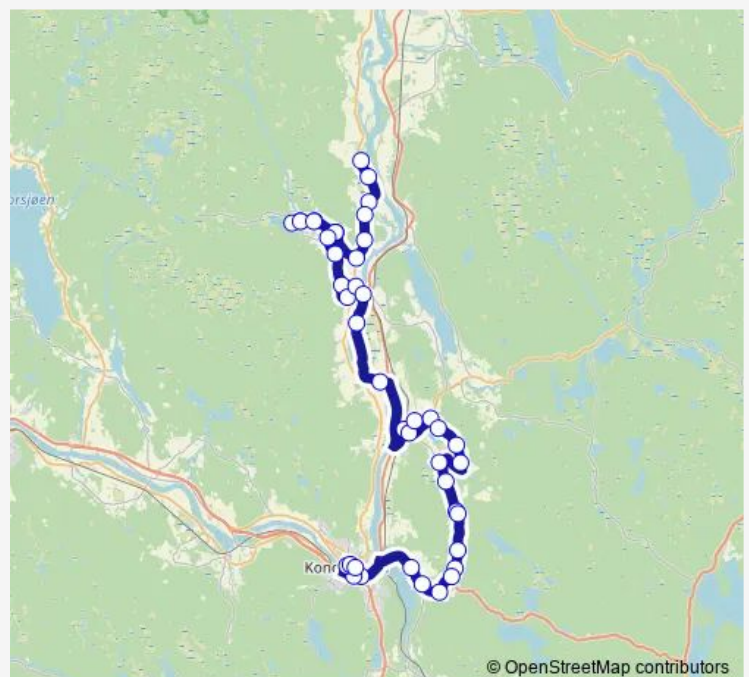

Rymoen

Route schedule

Hestehagavegen — Kongsvingerhallen

Monday 07:18

Tuesday 07:18

Wednesday 07:18

Thursday 07:18

Friday 07:18

Saturday —

Sunday —

Route info

Direction: Hestehagavegen

Stops: 43

Trip Duration: 1 hour 17 min

© OpenStreetMap contributors

■ 746 — Helgesen-Brandval-Roverud-Kong

BusMaps

Roverud

Roverud kirke

Roverud skole

Bergerud

Solør-Odal forsøksring

Lystadtjernsvegen

Kolomoen

Tuesday 07:48

Wednesday 07:48

Thursday 07:48

Friday 07:48

Saturday —

Sunday —

Route info

Direction: Brandval skole