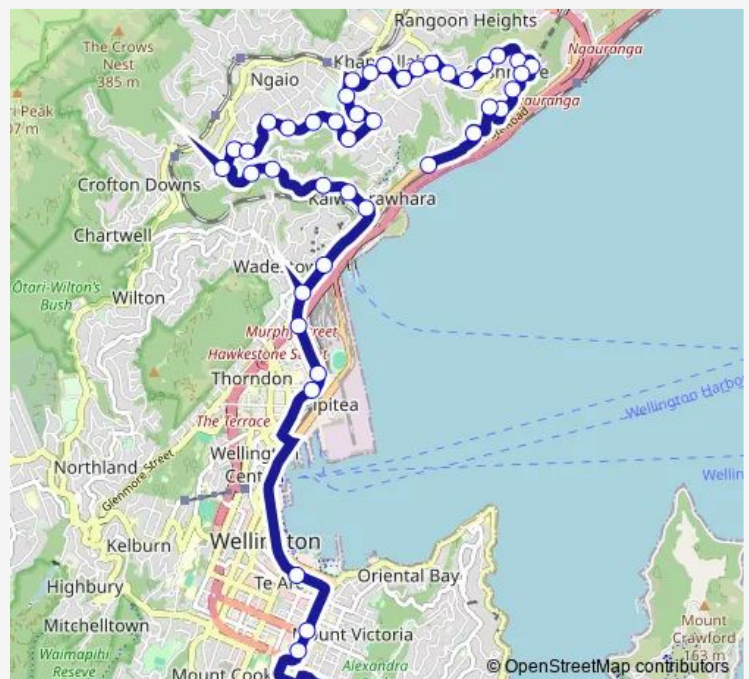

[Open route schedule](#)

- Wellington College (school grounds)
- Cambridge Terrace at Barker Street
- Cambridge Terrace at Vivian Street
- Wakefield Street (near 234)
- Thorndon Quay - Capital Gateway (opposite)
- Thorndon Quay (near 145)
- Thorndon Quay at Motorway (near 243 - Northbound)
- Hutt Road at Sar Street
- Hutt Road at Aotea Quay
- Kaiwharawhara Road at Hutt Road (near 7)
- Kaiwharawhara Road (near 33)
- Kaiwharawhara Road (near 65)
- Ngaio Gorge Road (opposite 105)
- Ngaio Gorge Road (opposite 65)
- Perth Street at Ngaio Gorge Road
- Perth Street at Orari Street Walkway
- Perth Street at Crofton Road
- Cockayne Road at Quetta Street
- Cockayne Road (near 196)
- Cockayne Road at Bankot Crescent (near 156)

Route schedule

Wellington College (school grounds) — Hutt Road opposite Rangiora Avenue

Monday	15:25
Tuesday	15:25
Wednesday	15:25
Thursday	15:25
Friday	15:25
Saturday	—
Sunday	—

Route info

Direction: Wellington College (school grounds)

Stops: 43

Trip Duration: 0 hour 47 min

Punjab Street at Cockayne Road

Punjab Street at Waru Street

Waru Street at Calcutta Street

Calcutta Street (near 30)

Cockayne Road at Nairnville Park

Clutha Avenue (near 40)

Route info

Direction: Hutt Road at Rangiora Avenue

Stops: 46

Trip Duration: 1 hour 0 min

Ngaio School - Colway Street

Ottawa Road (near 54)

Ngaio Town Hall - Ottawa Road (opposite)

Kenya Street at Crofton Road