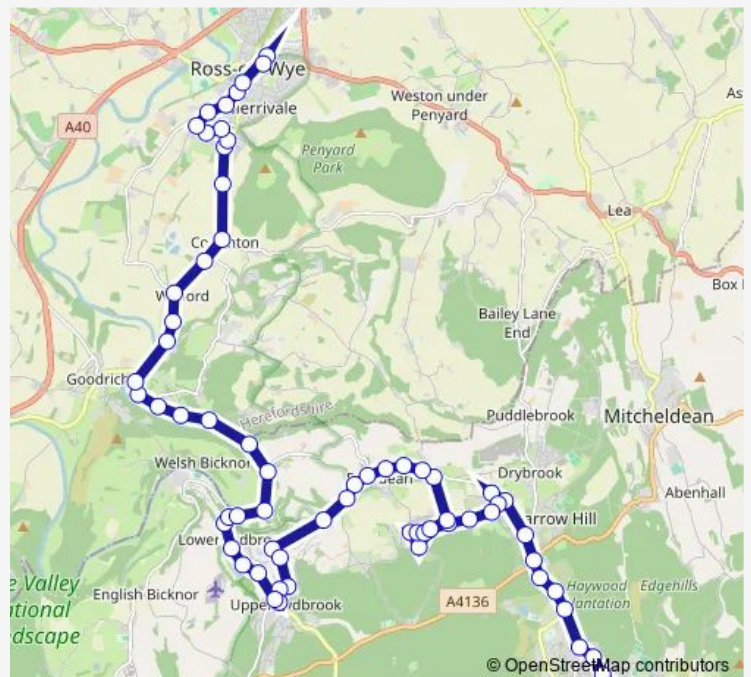

Bus Shelter

Hazelhurst

Riverview

Route schedule

Cantilupe Road — Bus Station

Monday 10:25

Tuesday 10:25

Wednesday 10:25

Thursday 10:25

Friday 10:25

Saturday 10:25

Sunday —

Route info

Direction: Cantilupe Road

Stops: 67

Trip Duration: 0 hour 55 min