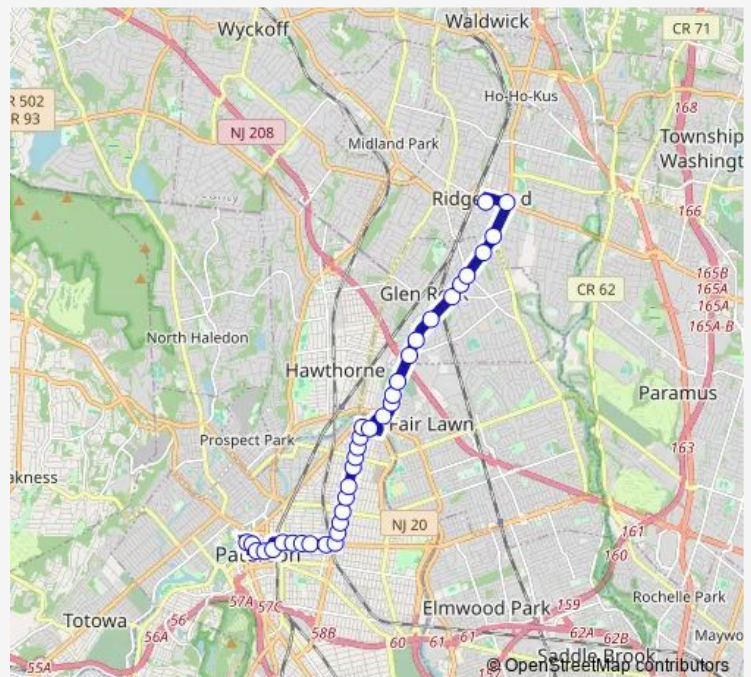

Madison AVE AT 11th Ave

Madison AVE AT 10th Ave

Madison AVE AT 9TH Ave

Madison AVE AT 8TH Ave

Madison AVE AT 6TH Ave

Madison AVE AT 5TH Ave

Madison AVE AT 4TH Ave

Madison AVE AT 3RD Ave

Saturday 08:00-17:45

Sunday —

Route info

Direction: Broadway BUS Terminal

Stops: 36

Trip Duration: 0 hour 33 min

2ND AVE AT East 23rd St

MAPLE AVE AT RIVER RD

Maple AVE AT Forest St

Maple AVE AT Henderson Blvd

Maple AVE AT Hemlock Ave

Maple AVE AT Harristown Rd

MAPLE AVE AT ROBERT CT

MAPLE AVE AT RODNEY ST

Maple AVE AT Rock Rd

Maple AVE AT Parkview PI

Maple AVE AT Ackerman Ave

Maple AVE AT Park Ave

South Maple AVE AT Prospect St

East Ridgewood AVE AT North Maple Ave

VAN Neste Square

Direction

VAN Neste Square — Broadway BUS Terminal

36 stops