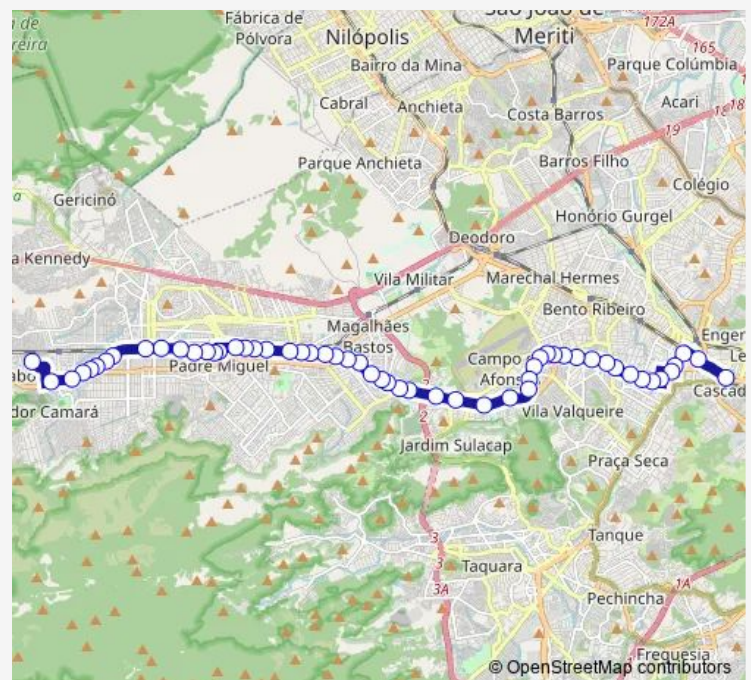

Bus 746 Jabour - Cascadura

[Go to website](#)

Direction

Terminal Deputado José de Souza Marques : Plat. A —
Ponto Final: Senador Camará : Estrada dos Coqueiros

55 stops

[Open route schedule](#)

Terminal Deputado José de Souza Marques : Plat. A

Estação Madureira : Sul

João Vicente

Quaxima

Domingos Lopes

Intendente Magalhães

Vila

Carlos Xavier

Andrade Araújo

Mogurari

Professor Sebastião Fontes

Boiaca

Fontinha

Jubaí

Jambeiro

Supermercados Guanabara - Bento Ribeiro

Monclaro Mena Barreto

Mário Barbedo

Solar Valqueire

José Leite de Lacerda

Modestino Kanto

Route schedule

Terminal Deputado José de Souza Marques : Plat. A —
Ponto Final: Senador Camará : Estrada dos Coqueiros

Monday 00:00

Tuesday 00:00

Wednesday 00:00

Thursday 00:00

Friday 00:00

Saturday 00:00

Sunday 00:00

Route info

Direction: Terminal Deputado José de Souza Marques :
Plat. A

Stops: 55

Trip Duration: 0 hour 43 min

746 — Jabour - Cascadura