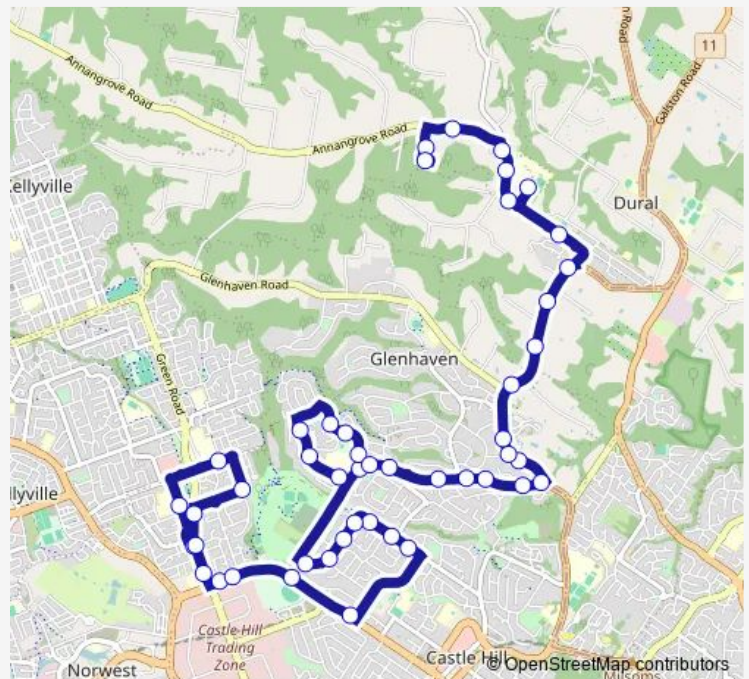

- Western Sydney Tafe, Green Rd
- Green Rd Before St Pauls Av
- St Angela's Primary School, Harrington Av
- William Clarke College, Wrights Rd
- Kings Rd Opp 112
- Green Rd After Eric Cooper Dr
- Green Rd Opp St Pauls Av
- Showground Rd After Green Rd
- Showground Rd Before Kings Rd
- Showground Rd At Gilbert Rd
- Showground Rd Before Britannia Rd
- Tuckwell Rd Opp Ulundri Dr
- Tuckwell Rd At Surrey Av
- Tuckwell Rd After Lynwood Pl
- Tuckwell Rd Opp Woodchester Cl
- Tuckwell Rd At Ashmead Av
- Tuckwell Rd At Bounty Av
- Tuckwell Rd Before Gilbert Rd
- Knightsbridge Shopping Centre, Gilbert Rd
- Ridgescrop Dr Opp Gawain Cct

**Route schedule**

Western Sydney Tafe, Green Rd — Marian Catholic College, School Grounds

Monday	07:47
Tuesday	07:47
Wednesday	07:47
Thursday	07:47
Friday	07:47
Saturday	—
Sunday	—

**Route info**

Direction: Western Sydney Tafe, Green Rd

Stops: 47

Trip Duration: 0 hour 58 min

3062 — Western Sydney Tafe to Marian College via The Hills Grammar School **BusMaps**

Ridgecrop Dr Opp Citadel Cr

Ridgecrop Dr At Tristan Ct

Ridgecrop Dr Opp Lancelot Ct

Ridgecrop Dr Opp Knightsbridge Pl

Samuel Gilbert Public School, Ridgecrop Dr

Gilbert Rd After Ridgecrop Dr

Gilbert Rd After Merrick Way

Gilbert Rd After Badenoch Av Walkway

Gilbert Rd After Grange Rd

Gilbert Rd Before Glenshee Pl