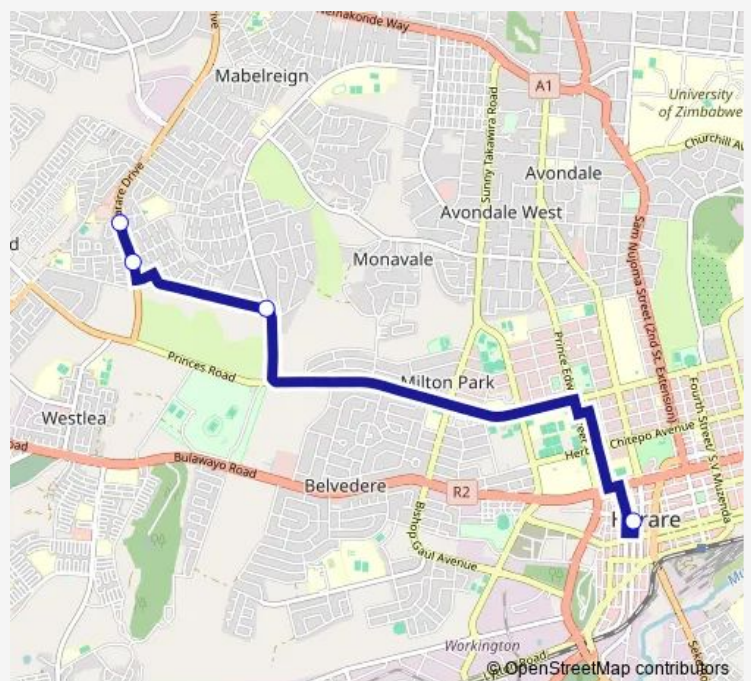

Communal Taxi Service Mabelreign Police Camp to Copacabana Rank

[Go to website](#)

Direction

Mabelreign Police Camp — Copacabana Rank

4 stops

[Open route schedule](#)

Mabelreign Police Camp

Harare Drive

Meyrick Park Bus Stop

Copacabana Rank

Route schedule

Mabelreign Police Camp — Copacabana Rank

Monday	14:31
Tuesday	14:31
Wednesday	14:31
Thursday	14:31
Friday	14:31
Saturday	14:31
Sunday	14:31

Route info

Direction: Mabelreign Police Camp

Stops: 4

Trip Duration: 0 hour 24 min

Mabelreign Police Camp to Copacabana Rank

Communal Taxi Service time schedules and route maps are available in an offline PDF at busmaps.com. Use the busmaps.com website to see live bus times, train schedule or subway schedule, and step-by-step directions for all public transit in Harare