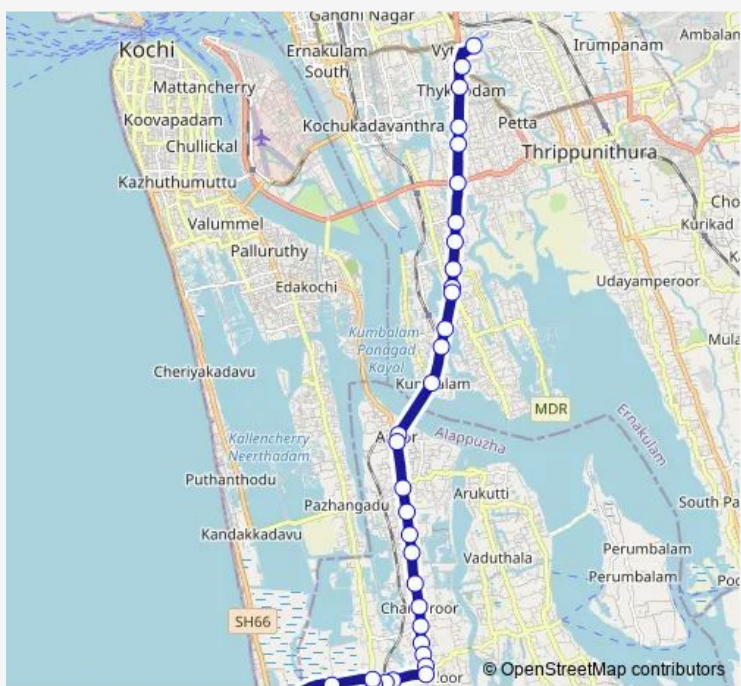

Bus Vyttila ↔ Gonduparambu

[Go to website](#)

Direction
 Vyttila — Gonduparambu
 34 stops
[Open route schedule](#)

- Vyttila
- Sub Station
- Thykoodam
- Kannadikadu
- Bund
- Kundanoor Junction
- Intuc Junction
- Nettoor Palli
- Lakeshore
- Madavana
- Madavana Junction
- Kumbalam
- School Padi
- Kumbalam South
- Aroor Bypass
- Aroor Palli
- Aroor Temple
- Aroor Petrol Pump
- Thaikkavu
- Chandiroor Govt School
- Chandiroor Junction

Route schedule
 Vyttila — Gonduparambu

Monday	06:00
Tuesday	06:00
Wednesday	06:00
Thursday	06:00
Friday	06:00
Saturday	06:00
Sunday	06:00

Route info
 Direction: Vyttila
 Stops: 34
 Trip Duration: 1 hour 2 min

Thursday 06:00

Friday 06:00

Saturday 06:00

Sunday 06:00

Route info

Direction: Gonduparambu

Stops: 36

Trip Duration: 1 hour 3 min