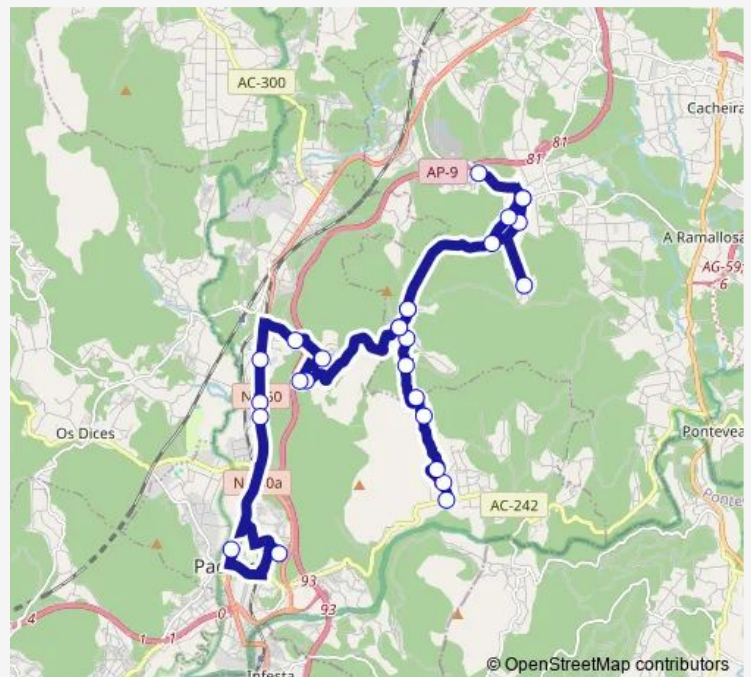

Bus XG807007 Xuane - Cruce Regoufe -Espasande/Luou - Cornide - Queiruga - Padrón E.A.

[Go to website](#)

Direction

Xuane — Padrón E.A.

27 stops

[Open route schedule](#)

- Xuane
- Igrexa
- Sobrerrivas
- Cruceiras De Embaixo
- Cruceiras De Enriba
- A Silva
- Mosteiro/Lampai
- Cruce De Lampai
- Grela
- Cruce Regoufe
- Loureiro
- Regoufe 1
- Espasande/Luou
- Cornide
- Espasande/Luou
- Regoufe 2
- Grela
- Cruce De Lampai
- Pedroso Sur
- Cruce de Pedroso
- Pedroso Norte

Route schedule

Xuane — Padrón E.A.

Monday	—
Tuesday	—
Wednesday	—
Thursday	—
Friday	—
Saturday	—
Sunday	08:30

Route info

Direction: Xuane

Stops: 27

Trip Duration: 0 hour 42 min

■ XG807007 — Xuane - Cruce Regoufe -Espasande/Luou - Cornide - Queiruga - Padrón E.A. **BusMaps**

Queiruga

Loureiro/N-550

Porta dos Mariños

Rúa Pazos

A Pimenteira

Padrón E.A.

XG807007 Bus time schedules and route maps are available in an offline PDF at busmaps.com. Use the busmaps.com website to see live bus times, train schedule or subway schedule, and step-by-step directions for all public transit in Padron

The schedule is provided in the local timezone. Times with "(+1)" indicate departures on the next day.

PDF file created on 2025-01-16

2024 BusMaps.com - All Rights Reserved