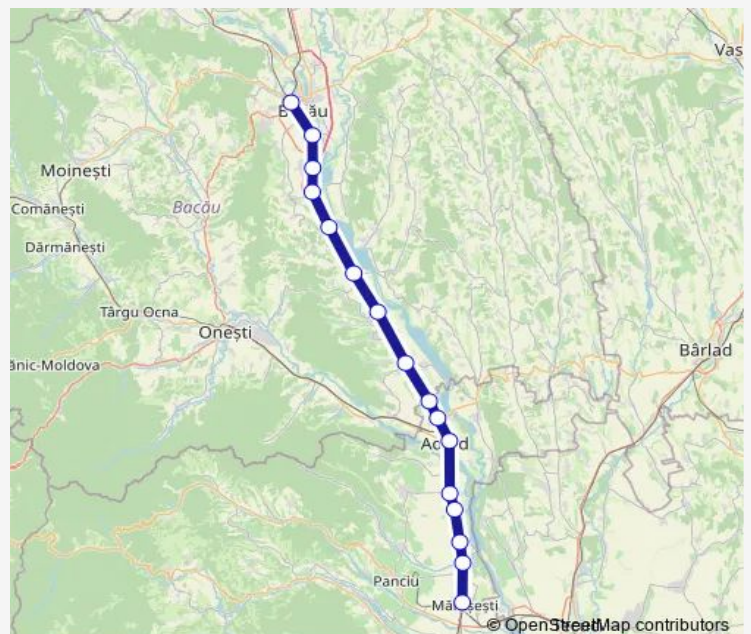

Rail R: Mărășești - Bacău R: Mărășești - Pădureni Putna Hm. - Călimănești Vrancea h. - Pufești Hm. - Domnești Târg h. - Adjud - Adjudu Vechi h. - Șișcani h. - Sascut Hm. - Orbeni Hm. - Răcăciuni h. - Faraoani Hm. - Siretu Bacău h. - Valea Seacă - Letea h. - Bacău

[Go to website](#)

Direction

Mărășești — Bacău

16 stops

[Open route schedule](#)

Mărășești

Pădureni Putna Hm.

Călimănești Vrancea h.

Faraoani Hm.

Siretu Bacău h.

Valea Seacă

Letea h.

Bacău

Route schedule

Mărășești — Bacău

Monday	11:25
Tuesday	11:25
Wednesday	11:25
Thursday	11:25
Friday	11:25
Saturday	—
Sunday	—

Route info

Direction: Mărășești

Stops: 16

Trip Duration: 1 hour 41 min

R: Mărășești - Bacău Rail time schedules and route maps are available in an offline PDF at busmaps.com. Use the busmaps.com website to see live bus times, train schedule or subway schedule, and step-by-step directions for all public transit in Pufesti