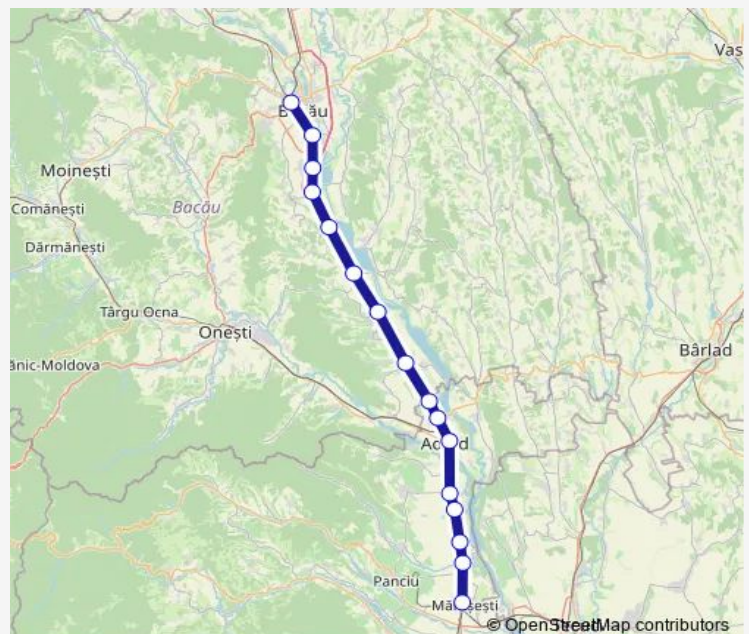

Rail R: Mărășești - Bacău R: Mărășești - Pădureni Putna Hm. - Călimănești Vrancea h. - Pufești Hm. - Domnești Târg h. - Adjud - Adjudu Vechi h. - Șișcani h. - Sascut Hm. - Orbeni Hm. - Răcăciuni h. - Faraoani Hm. - Siretu Bacău h. - Valea Seacă - Letea h. - Bacău

Faraoani Hm.

Siretu Bacău h.

Valea Seacă

Letea h.

Bacău

Route schedule

Mărășești — Bacău

Monday 11:25

Tuesday 11:25

Wednesday 11:25

Thursday 11:25

Friday 11:25

Saturday —

Sunday —

Route info

Direction: Mărășești

Stops: 16

Trip Duration: 1 hour 41 min

R: Mărășești - Bacău Rail time schedules and route maps are available in an offline PDF at busmaps.com. Use the busmaps.com website to see live bus times, train schedule or subway schedule, and step-by-step directions for all public transit in Pufesti