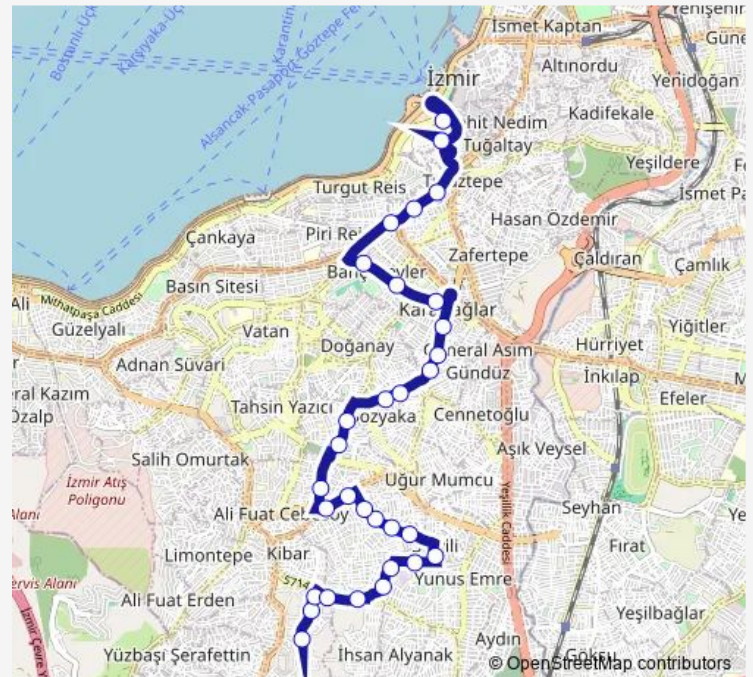

Thursday 00:00-23:30

Friday 00:00-23:30

Saturday 00:00-23:30

Sunday 00:00-23:30

Route info

Direction: Bahribaba

Stops: 30

Trip Duration: 0 hour 50 min

■ 588 — Yeni amlık - Konak

BusMaps

Selvili Cami

Karabağlar Trafo Merkezi

İyiburnaz Ortaokulu

Eda

Dere

Durallar İlkokulu

Palmiyeler

Tahir Merzeci Ortaokulu

Yeni Çamlık

Direction

Yeni amlık — Bahribaba

31 stops

[Open route schedule](#)

Yeni amlık