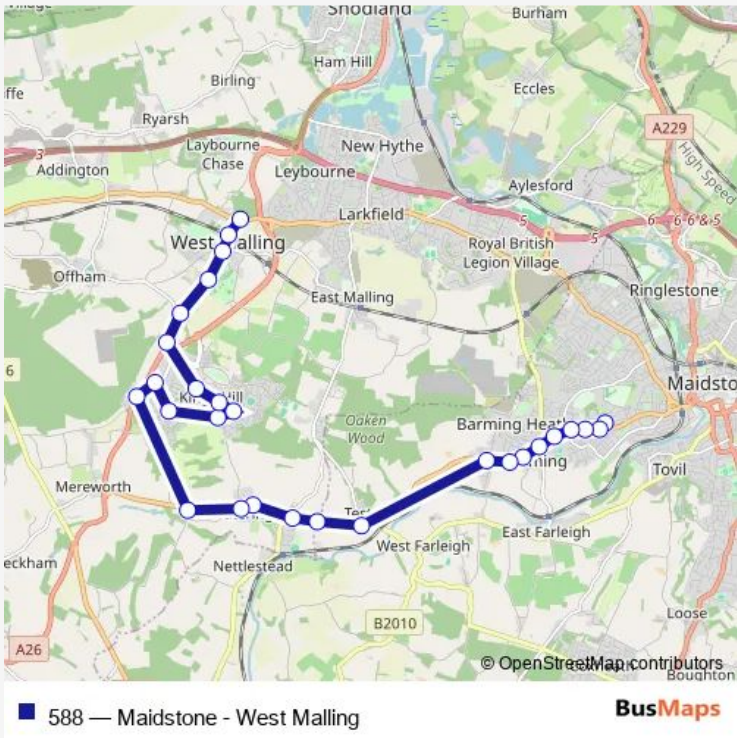

Bus 588 Maidstone - West Malling

[Go to website](#)

**Direction**  
 Oakwood Park Grammar School — Town Hill Roundabout  
 28 stops  
[Open route schedule](#)

- Oakwood Park Grammar School
- Oakwood Park
- Western Road
- Cherry Tree
- St Andrew's Church
- Fountain Lane
- Beverley Road
- Glebe Lane
- The Bull
- The Street
- Valley Court
- The Wateringbury
- Church
- Old Road
- Pizien Well Road
- Typhoon Road
- Gibson Drive
- Forest Way
- Melrose Avenue
- Bovarde Avenue
- Baxter Way

Route schedule  
 Oakwood Park Grammar School — Town Hill Roundabout

Monday	14:50
Tuesday	15:25
Wednesday	15:25
Thursday	15:25
Friday	15:25
Saturday	—
Sunday	—

Route info  
 Direction: Oakwood Park Grammar School  
 Stops: 28  
 Trip Duration: 0 hour 43 min

588 — Maidstone - West Malling **BusMaps**

Asda

King Hill

Teston Road

Manor Park Country Park

High Street

Town Hill

Town Hill Roundabout

**Direction**

Tower View — Oakwood Park

22 stops

[Open route schedule](#)

Tower View

Asda

Baxter Way

Bovarde Avenue