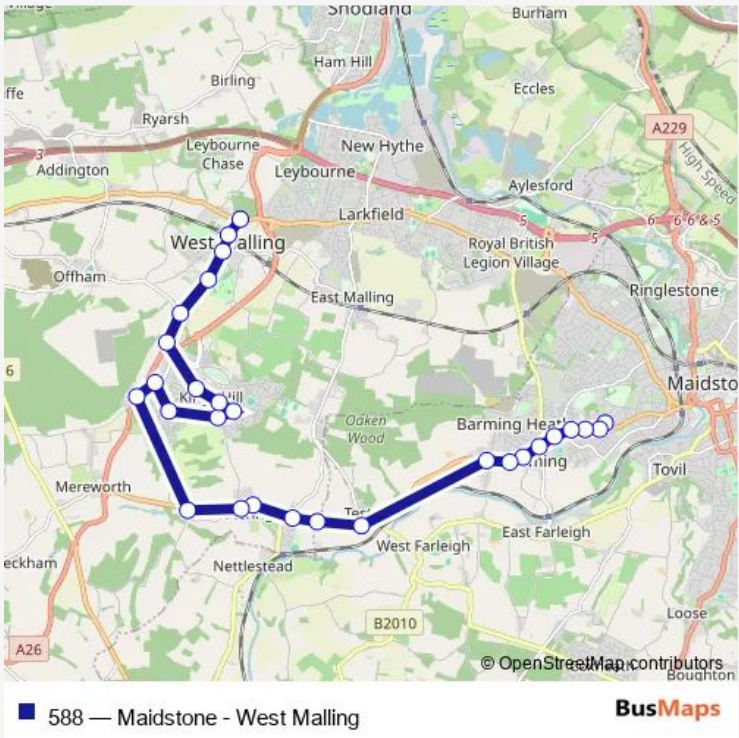

Bus 588 Maidstone - West Malling

[Go to website](#)

**Direction**  
 Oakwood Park Grammar School — Town Hill Roundabout  
 28 stops  
[Open route schedule](#)

- Oakwood Park Grammar School
- Oakwood Park
- Western Road
- Cherry Tree
- St Andrew's Church
- Fountain Lane
- Beverley Road
- Glebe Lane
- The Bull
- The Street
- Valley Court
- The Wateringbury
- Church
- Old Road
- Pizien Well Road
- Typhoon Road
- Gibson Drive
- Forest Way
- Melrose Avenue
- Bovarde Avenue
- Baxter Way

Route schedule  
 Oakwood Park Grammar School — Town Hill Roundabout

Monday	14:50
Tuesday	15:25
Wednesday	15:25
Thursday	15:25
Friday	15:25
Saturday	—
Sunday	—

Route info  
 Direction: Oakwood Park Grammar School  
 Stops: 28  
 Trip Duration: 0 hour 39 min

Asda

King Hill

Teston Road

Manor Park Country Park

High Street

Town Hill

Town Hill Roundabout

**Direction**

## Route schedule

Tower View — Oakwood Park

Monday 07:31

Tuesday 07:31

Wednesday 07:31

Thursday 07:31

Friday 07:31

Saturday —