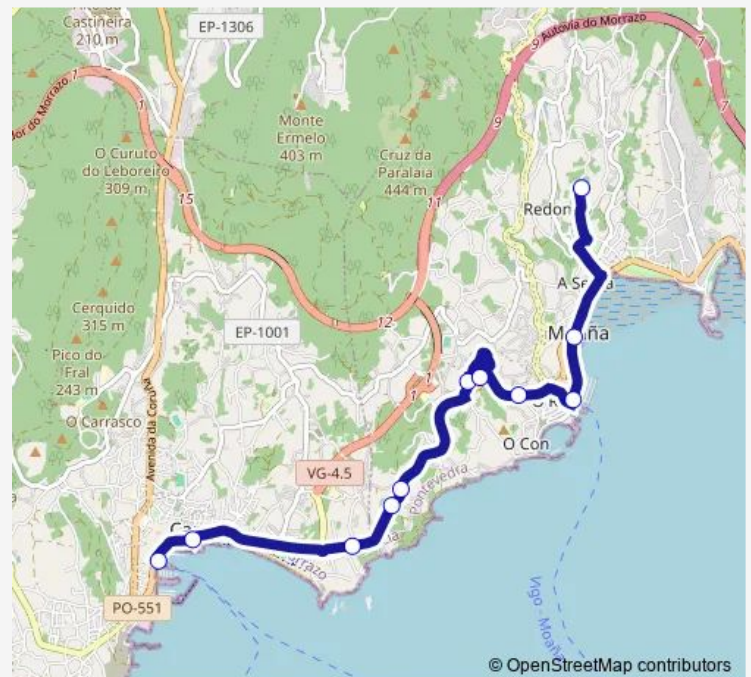

Saturday —

Sunday —

Route info

Direction: Cangas E.A.

Stops: 11

Trip Duration: 0 hour 30 min

© OpenStreetMap contributors

■ XG672004 — IES A Paralaia-Cangas E.A.

BusMaps

Direction

IES A Paralaia — Cangas E.A.

11 stops

[Open route schedule](#)

IES A Paralaia

Moaña Praza

Estación Marítima