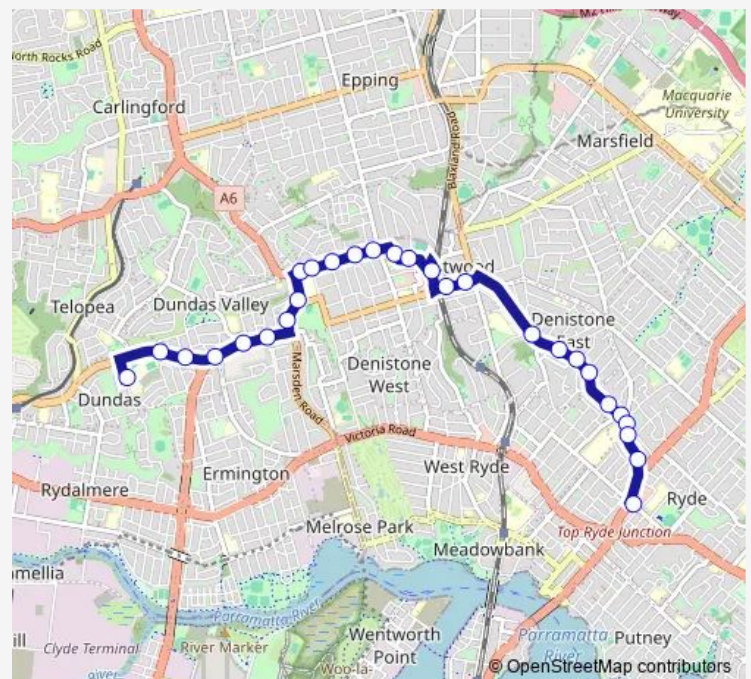

School Bus 603w St. Patricks, Dundas to Ryde Shops

[Go to website](#)

Direction

St Patrick's Marist College, Kirby St — Top Ryde City Shopping Centre, Blaxland Rd

28 stops

[Open route schedule](#)

- St Patrick's Marist College, Kirby St
- Kissing Point Rd At Rumsey Cres
- Kissing Point Rd After Brothers St
- Stewart St After Kissing Point Rd
- Stewart St Opp Lottie Stewart Hospital
- Stewart St Before Marsden Rd
- Marsden Rd Opp Brush Park Bowling Club
- Marsden Rd Opp Lawson St
- Terry Rd Opp Brush Farm Corrective Services Academy
- Terry Rd At Milton Av
- Terry Rd Opp Darvall Rd
- Terry Rd Opp Tarrants Av
- Terry Rd Before Midson Rd
- Hillview Rd Opp Marist College
- Hillview Rd Opp St Kevin's Primary School
- Eastwood Station, West Pde, Stand A
- First Av After East Pde
- First Av Before Ryedale Rd
- Blaxland Rd At Hopetoun Av
- Blaxland Rd Opp The Church Of Jesus Christ
- Blaxland Rd At Birdwood St

Route schedule

St Patrick's Marist College, Kirby St — Top Ryde City Shopping Centre, Blaxland Rd

Monday	15:25
Tuesday	15:25
Wednesday	15:25
Thursday	14:40
Friday	15:25
Saturday	—
Sunday	—

Route info

Direction: St Patrick's Marist College, Kirby St

Stops: 28

Trip Duration: 0 hour 26 min

603w — St. Patricks, Dundas to Ryde Shops

Blaxland Rd After Beattie Av

Blaxland Rd After Reservoir Lane

Blaxland Rd Opp Melville St

S. Antonio Da Padova Nursing Home, Blaxland Rd