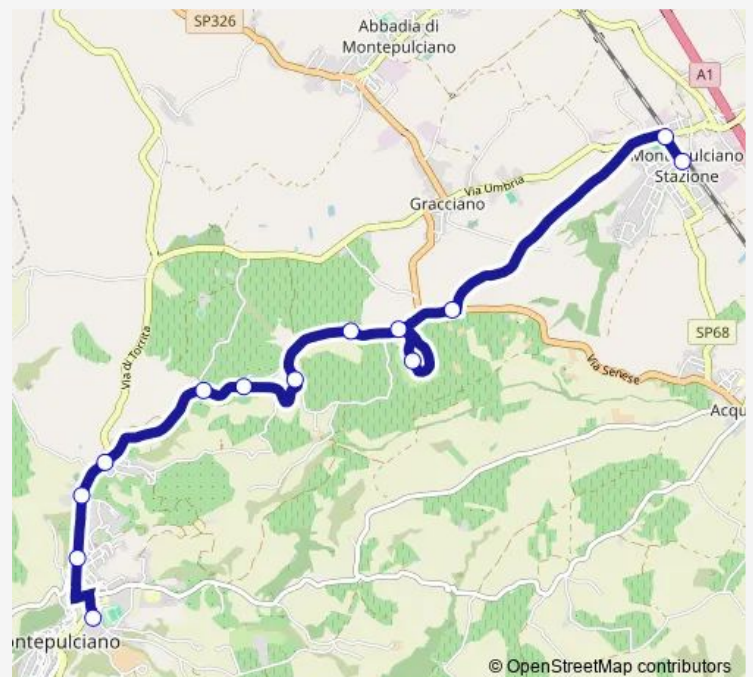

Direction

Montepulciano Stazione F.S. — Montepulciano Autostazione

13 stops

[Open route schedule](#)

Montepulciano Stazione F.S.

Montepulciano Sc-Via Firenze, 95

Nottola-Bv Montepulciano Scalo

Ospedale Di Nottola

—

Thursday

—

Friday

09:45-18:55

Saturday

—

Sunday

09:45-18:55

Route info

Direction: Montepulciano Stazione F.S.

Stops: 13

Trip Duration: 0 hour 15 min

N1b Bus time schedules and route maps are available in an offline PDF at busmaps.com. Use the busmaps.com website to see live bus times, train schedule or subway schedule, and step-by-step directions for all public transit in Montepulciano