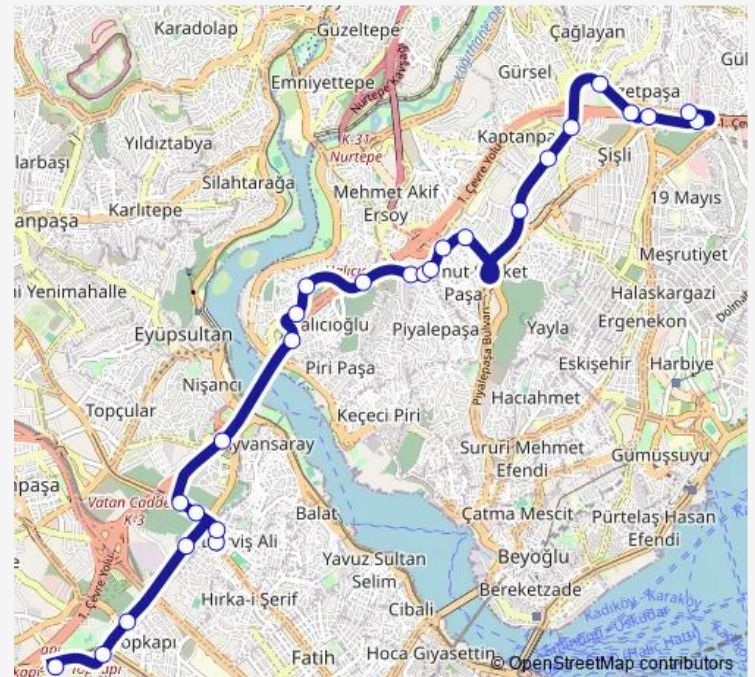

Thursday 05:40

Friday 05:40

Saturday 05:40

Sunday 05:40

Route info

Direction: Panorama 1453

Stops: 26

Trip Duration: 0 hour 29 min

Route schedule

Taşıtlar — Panorama 1453

Monday	06:15
Tuesday	06:15
Wednesday	06:15
Thursday	06:15
Friday	06:15
Saturday	06:15
Sunday	06:15

Route info

Direction: Taşıtlar

Stops: 23

Trip Duration: 0 hour 27 min