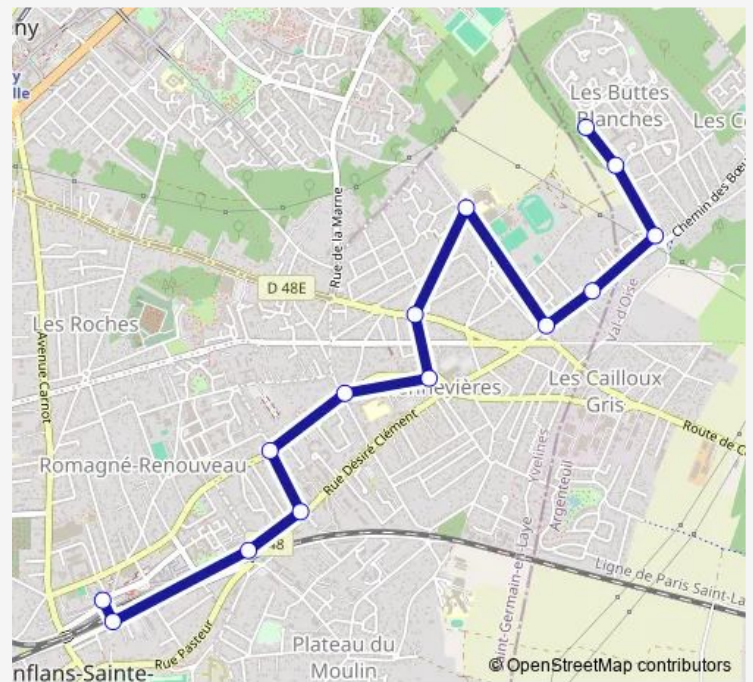

### Direction

Buttes Blanches — Gare Place Romagné

13 stops

[Open route schedule](#)

Buttes Blanches

L'Escapade

Allée des Bois

Soleil Levant

Gare Place Romagné

### Route schedule

Buttes Blanches — Gare Place Romagné

Monday	16:00
Tuesday	16:00
Wednesday	16:00
Thursday	16:00
Friday	16:00
Saturday	—
Sunday	—

### Route info

Direction: Buttes Blanches

Stops: 13

Trip Duration: 0 hour 20 min