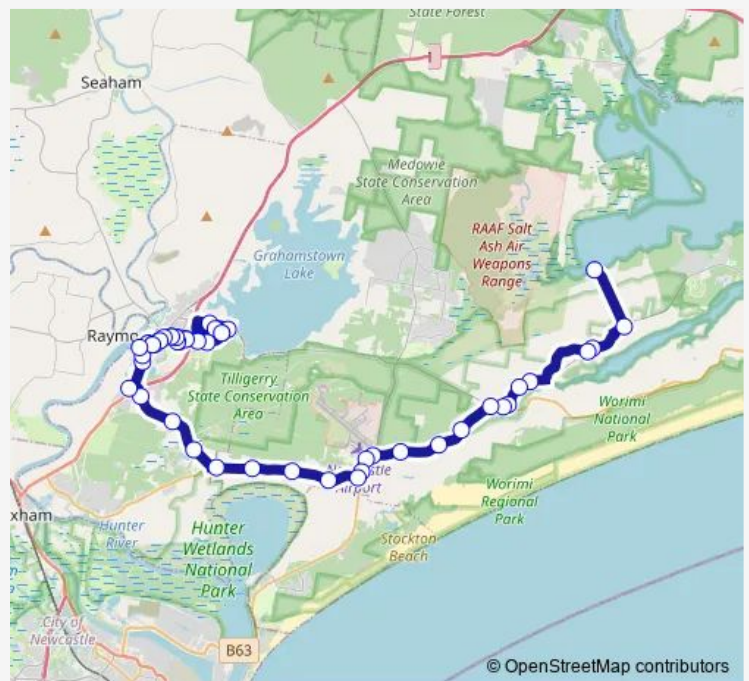

School Bus 1231 Oyster Cove and Salt Ash to Raymond Terrace Ps

Go to website

**Direction**

Oyster Cove, Frederick Dr — Raymond Terrace Primary School, Sturgeon St

50 stops

[Open route schedule](#)

- Oyster Cove, Frederick Dr
- Lemon Tree Passage Rd Opp Oyster Cove Rd
- Lemon Tree Passage Rd At Brownes Rd
- 442 Lemon Tree Passage Rd
- Lemon Tree Passage Rd Opp 157
- Lemon Tree Passage Rd Opp Michael Dr
- Lemon Tree Passage Rd Before Nelson Bay Rd
- Nelson Bay Rd After Oakvale Dr
- Nelson Bay Rd Opp Salt Ash Av
- 2396 Nelson Bay Rd
- 2318 Nelson Bay Rd
- Nelson Bay Rd Opp Banksia Grove Village
- Nelson Bay Rd Opp Medowie Rd
- Nelson Bay Rd Opp Slades Rd
- Nelson Bay Rd Before Lavis Lane
- Cabbage Tree Rd Opp St Saviour's Anglican Church
- Windjana Park, Cabbage Tree Rd
- Cabbage Tree Rd Opp 306
- Cabbage Tree Rd Before Barrie Cl
- Cabbage Tree Rd Opp Masonite Rd

Route schedule

Oyster Cove, Frederick Dr — Raymond Terrace Primary School, Sturgeon St

Monday	07:30
Tuesday	07:30
Wednesday	07:30
Thursday	07:30
Friday	07:30
Saturday	—
Sunday	—

Route info

Direction: Oyster Cove, Frederick Dr

Stops: 50

Trip Duration: 1 hour 15 min

Masonite Rd Opp 90

187 Masonite Rd

Masonite Rd Before Archibald Pl

Hunter River High School, Elkin Av

Adelaide St At Kent St

Bettles Park, Adelaide St