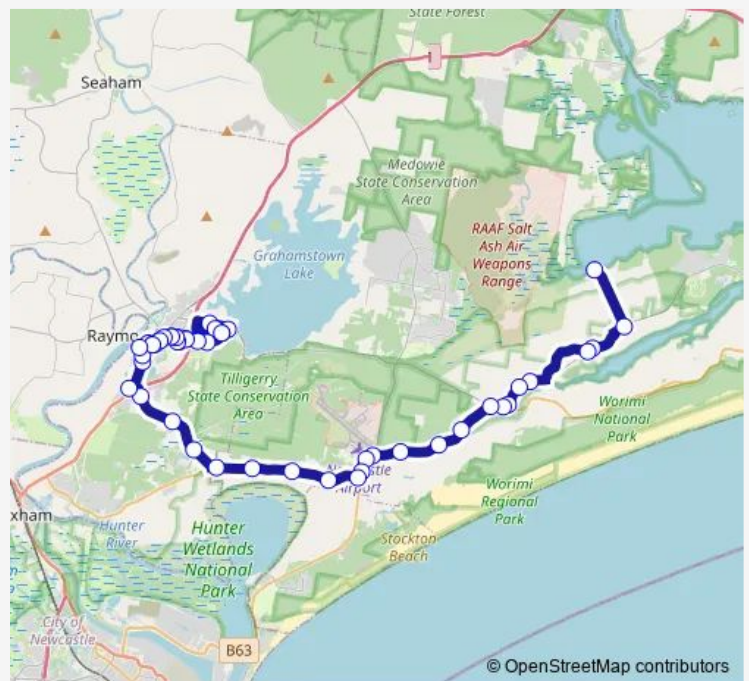

School Bus 1231 Oyster Cove and Salt Ash to Raymond Terrace Ps

Go to website

Direction

Oyster Cove, Frederick Dr — Raymond Terrace Primary School, Sturgeon St

50 stops

[Open route schedule](#)

- Oyster Cove, Frederick Dr
- Lemon Tree Passage Rd Opp Oyster Cove Rd
- Lemon Tree Passage Rd At Brownes Rd
- 442 Lemon Tree Passage Rd
- Lemon Tree Passage Rd Opp 157
- Lemon Tree Passage Rd Opp Michael Dr
- Lemon Tree Passage Rd Before Nelson Bay Rd
- Nelson Bay Rd After Oakvale Dr
- Nelson Bay Rd Opp Salt Ash Av
- 2396 Nelson Bay Rd
- 2318 Nelson Bay Rd
- Nelson Bay Rd Opp Banksia Grove Village
- Nelson Bay Rd Opp Medowie Rd
- Nelson Bay Rd Opp Slades Rd
- Nelson Bay Rd Before Lavis Lane
- Cabbage Tree Rd Opp St Saviour's Anglican Church
- Windjana Park, Cabbage Tree Rd
- Cabbage Tree Rd Opp 306
- Cabbage Tree Rd Before Barrie Cl
- Cabbage Tree Rd Opp Masonite Rd

Route schedule

Oyster Cove, Frederick Dr — Raymond Terrace Primary School, Sturgeon St

| | |
|-----------|-------|
| Monday | 07:30 |
| Tuesday | 07:30 |
| Wednesday | 07:30 |
| Thursday | 07:30 |
| Friday | 07:30 |
| Saturday | — |
| Sunday | — |

Route info

Direction: Oyster Cove, Frederick Dr

Stops: 50

Trip Duration: 1 hour 15 min

Masonite Rd Opp 90

187 Masonite Rd

Masonite Rd Before Archibald Pl

Hunter River High School, Elkin Av