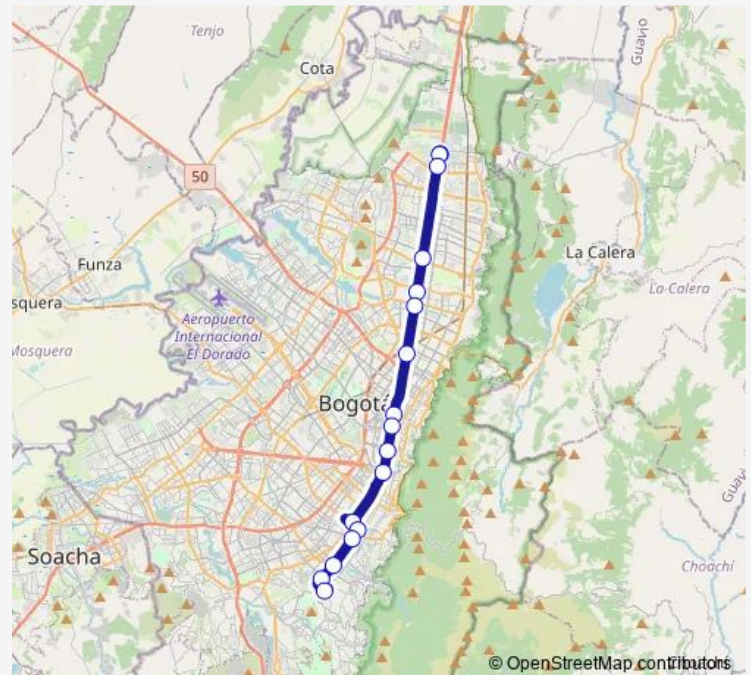

Bus L18

[Go to website](#)

Direction

Terminal A - 4 - 6 — P. 20 de Julio T9

17 stops

[Open route schedule](#)

Terminal A - 4 - 6

Terminal A - 2 - 5

Profamilia A - 2 o 5

Tercer Milenio A - 2 o 5

Bicentenario C - 2 o 5

Hospitales A - 2 o 5

Av. 1 de Mayo C - 1 o 5

Country Sur A - 2 o 5

P. 20 de Julio T9

Route schedule

Terminal A - 4 - 6 — P. 20 de Julio T9

Monday 05:00-21:12

Tuesday 05:00-21:12

Wednesday 05:00-21:12

Thursday 05:00-21:12

Friday 05:00-21:12

Saturday 05:00-21:12

Sunday —

Route info

Direction: Terminal A - 4 - 6

Stops: 17

Trip Duration: 0 hour 43 min

■ L18

BusMaps

L18 Bus time schedules and route maps are available in an offline PDF at busmaps.com. Use the busmaps.com website to see live bus times, train schedule or subway schedule, and step-by-step directions for all public transit in Bogota