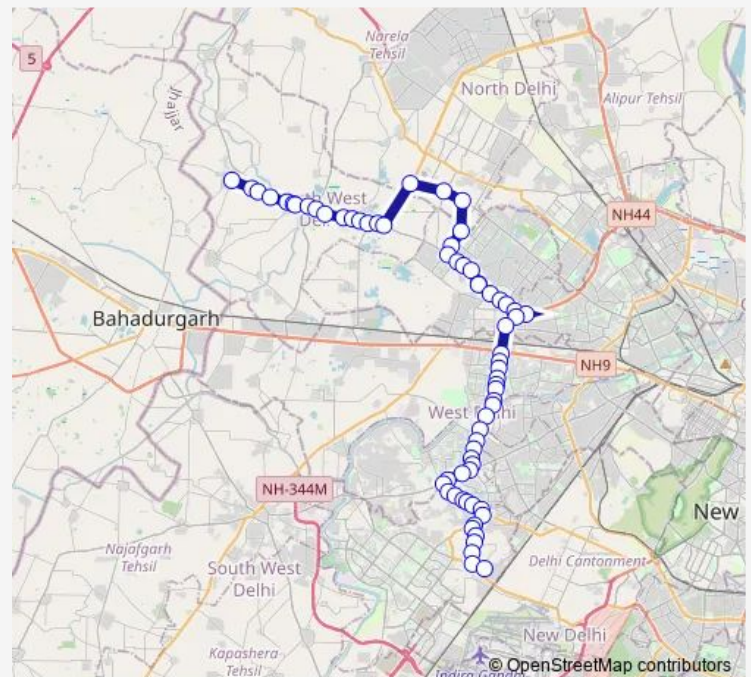

Thursday 08:10-20:40

Friday 08:10-20:40

Saturday 08:10-20:40

Sunday 08:10-20:40

Route info

Direction: Jonti Village

Stops: 66

Trip Duration: 2 hour 16 min