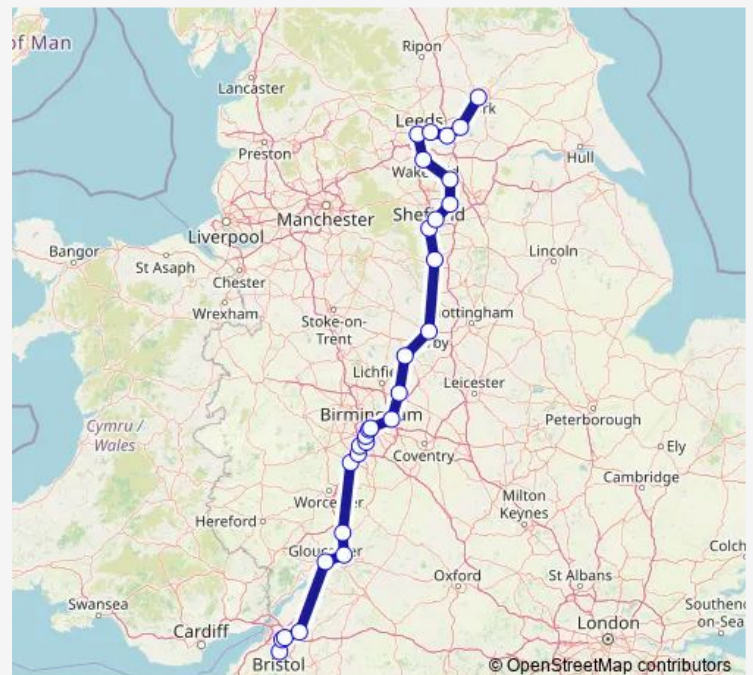

Five Ways

Birmingham New Street

Water Orton

Tamworth

Burton-on-Trent

Derby

Chesterfield

Sheffield

### Route schedule

Bristol Temple Meads — York

Monday —

Tuesday —

Wednesday —

Thursday —

Friday —

Saturday —

### Route info

Direction: Bristol Temple Meads

Stops: 29

Trip Duration: 3 hour 59 min

■ Xc:Bri->Yrk — XC train service from BRI to Yrk

Swinton (South Yorks)

Moorthorpe

Wakefield Westgate