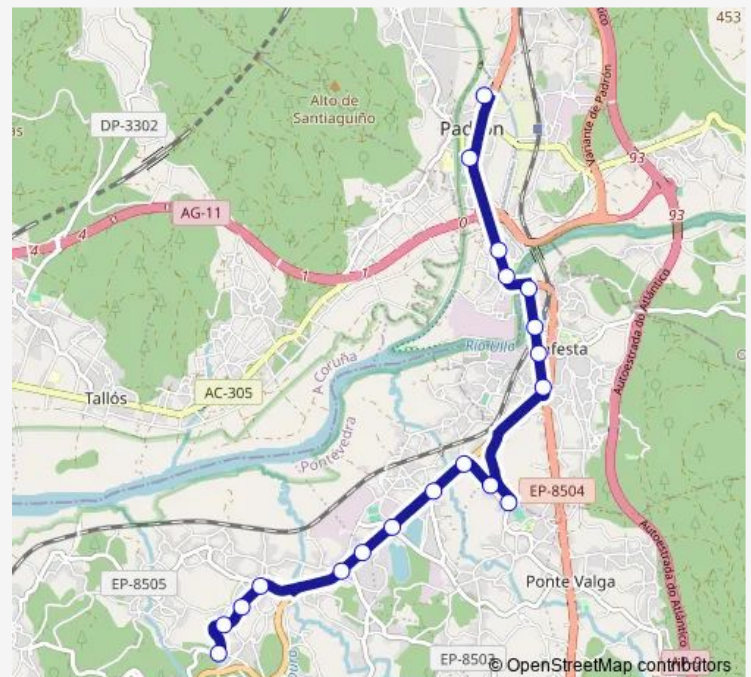

### Route schedule

Ferreiros — Padrón E.A.

Monday 09:30

Tuesday 09:30

Wednesday 09:30

Thursday —

Friday 09:30

Saturday —

### Route info

Direction: Ferreiros

Stops: 19

Trip Duration: 0 hour 25 min

XG830012 — Ferreiros - Centro Medico - Padrón E.A.

XG830012 Bus time schedules and route maps are available in an offline PDF at [busmaps.com](https://busmaps.com). Use the [busmaps.com](https://busmaps.com) website to see live bus times, train schedule or subway schedule, and step-by-step directions for all public transit in Valga