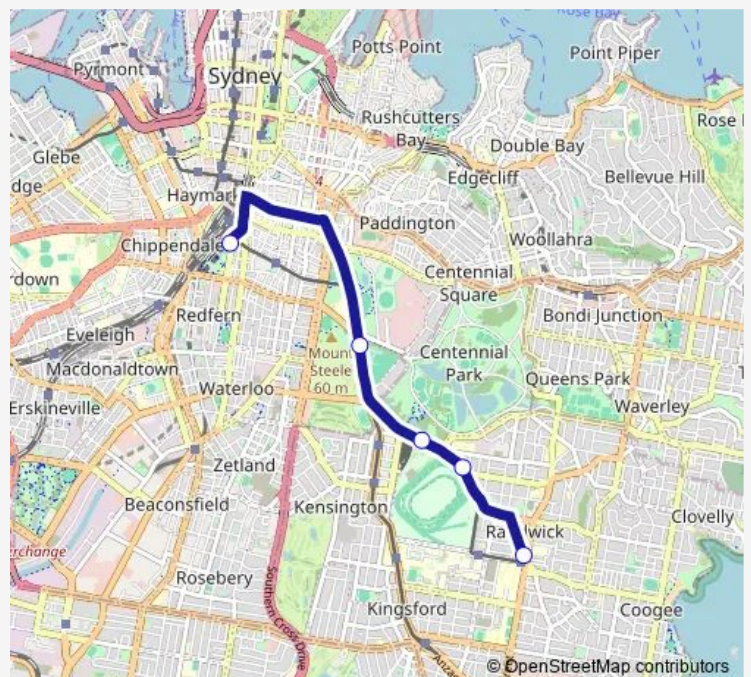

Rail Replacement Bus Service 80L2 Central to Randwick

[Go to website](#)

Direction

Central Station, Chalmers St, Stand G — Belmore Rd At Avoca St

5 stops

[Open route schedule](#)

Central Station, Chalmers St, Stand G

Centennial Parklands Sports Centre, Anzac Pde

Alison Rd Opp Australian Turf Club

Alison Rd Before Cowper St

Belmore Rd At Avoca St

Route schedule

Central Station, Chalmers St, Stand G — Belmore Rd At Avoca St

Monday	21:00-01:00 ⁺¹
Tuesday	21:00-01:00 ⁺¹
Wednesday	21:00-01:00 ⁺¹
Thursday	—
Friday	—
Saturday	—
Sunday	—

Route info

Direction: Central Station, Chalmers St, Stand G

Stops: 5

Trip Duration: 0 hour 18 min

80L2 — Central to Randwick

Direction

Belmore Rd Opp Royal Randwick Shopping Centre —
Central Station, Chalmers St, Stand G

4 stops

[Open route schedule](#)

Belmore Rd Opp Royal Randwick Shopping Centre

Australian Turf Club, Alison Rd