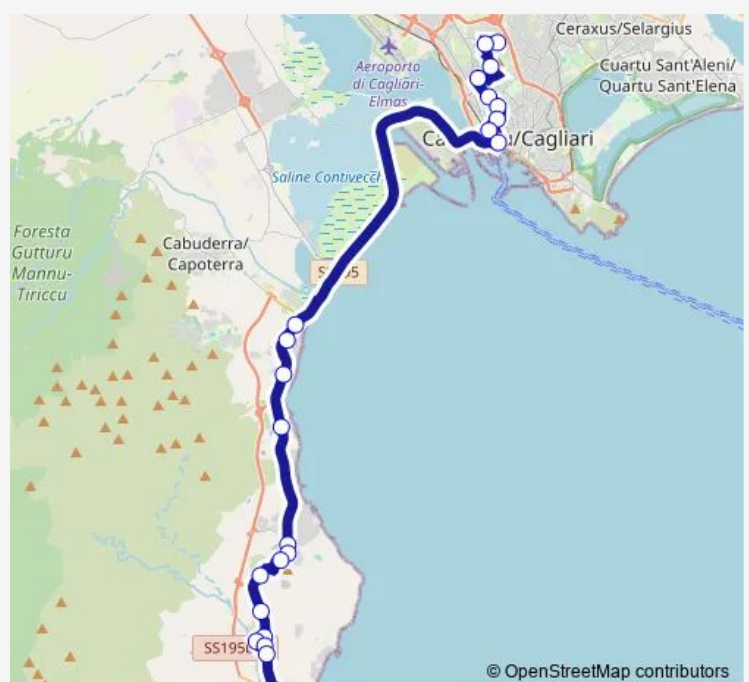

### Route schedule

Sarroch VIA Verdi - Iveco — Pirri VIA Montecassino Giua

Monday 07:10

Tuesday 07:10

Wednesday 07:10

Thursday 07:10

Friday 07:10

Saturday 07:10

### Route info

Direction: Sarroch VIA Verdi - Iveco

Stops: 17

Trip Duration: 0 hour 53 min