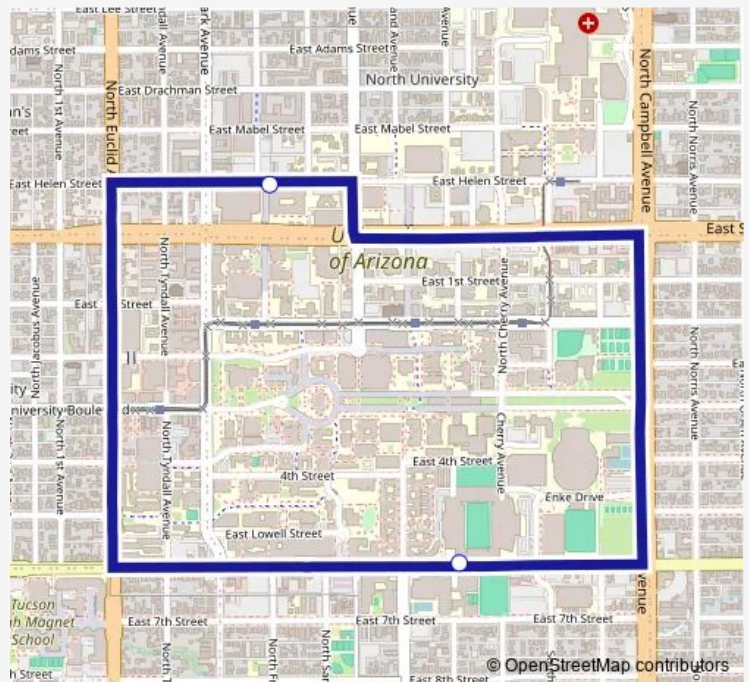

Direction

Mcclelland Hall South — UA Football Stadium

2 stops

[Open route schedule](#)

Mcclelland Hall South

UA Football Stadium

Route schedule

Mcclelland Hall South — UA Football Stadium

Monday	—
Tuesday	—
Wednesday	—
Thursday	—
Friday	—
Saturday	17:30
Sunday	—

Route info

Direction: Mcclelland Hall South

Stops: 2

Trip Duration: 0 hour 10 min

Football Bus time schedules and route maps are available in an offline PDF at busmaps.com. Use the busmaps.com website to see live bus times, train schedule or subway schedule, and step-by-step directions for all public transit in Tucson

The schedule is provided in the local timezone. Times with "(+1)" indicate departures on the next day.

PDF file created on 2025-01-31

2024 BusMaps.com - All Rights Reserved