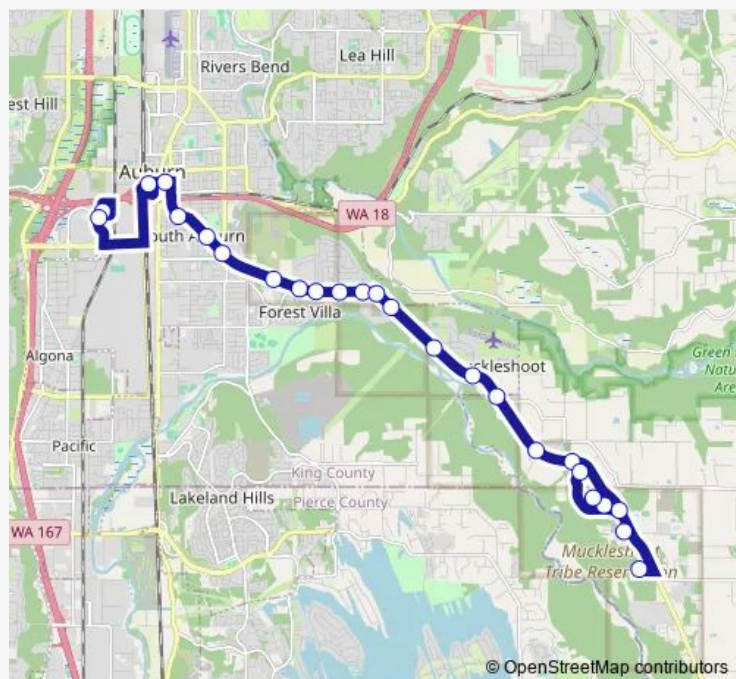

156th Ave Se

Davis (162nd Ct Se)

Davis (161st Dr Se)

Route schedule

Walmart — Tribal College

Monday 05:47-20:00

Tuesday 05:47-20:00

Wednesday 05:47-20:00

Thursday 05:47-20:00

Friday 05:47-20:00

Saturday —

Sunday —

Route info

Direction: Walmart

Stops: 25

Trip Duration: 0 hour 33 min

Reservation Route

Skopabsh

SE 388th St. East

The Old Smokeshop (The Hub)

Tribal College

Direction

SE 416th St. — Walmart

27 stops

Friday 05:30-19:30

Saturday —

Sunday —

Route info

Direction: SE 416th St.

Stops: 27

Trip Duration: 0 hour 30 min

Outlet Collection Way