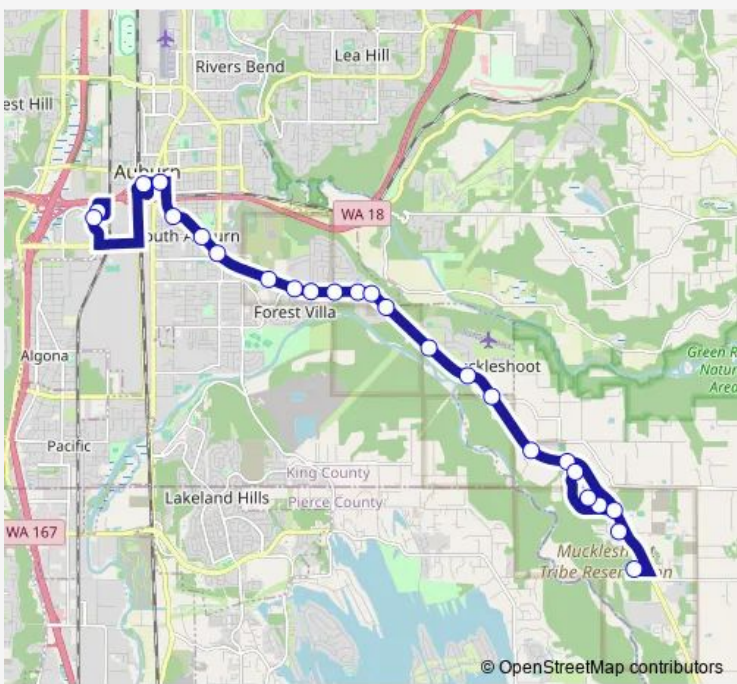

Bus Reservation Route

[Go to website](#)

Direction
 Walmart — Tribal College
 25 stops
[Open route schedule](#)

- Walmart
- Super Mall
- Auburn Station East
- Safeway South (2nd St. Se)
- D St. Se
- 12 St. Se
- M St. Se
- Muckleshoot Bingo
- Muckleshoot Casino East
- Big Nation Station East
- Hemlock St. SE East
- Chinook East
- Clearwater Ridge East
- Forest Villa
- Auburn Academy East
- Brown's Corner East
- Hamilton
- 151st Ave Se
- 156th Ave Se
- Davis (162nd Ct Se)
- Davis (161st Dr Se)

Route schedule
 Walmart — Tribal College

Monday	05:47-20:00
Tuesday	05:47-20:00
Wednesday	05:47-20:00
Thursday	05:47-20:00
Friday	05:47-20:00
Saturday	—
Sunday	—

Route info
 Direction: Walmart
 Stops: 25
 Trip Duration: 0 hour 33 min

Reservation Route BusMaps

Skopabsh

SE 388th St. East

The Old Smokeshop (The Hub)

Tribal College

Direction

SE 416th St. — Walmart

27 stops

Friday 05:30-19:30

Saturday —

Sunday —

Route info

Direction: SE 416th St.

Stops: 27

Trip Duration: 0 hour 30 min

Outlet Collection Way