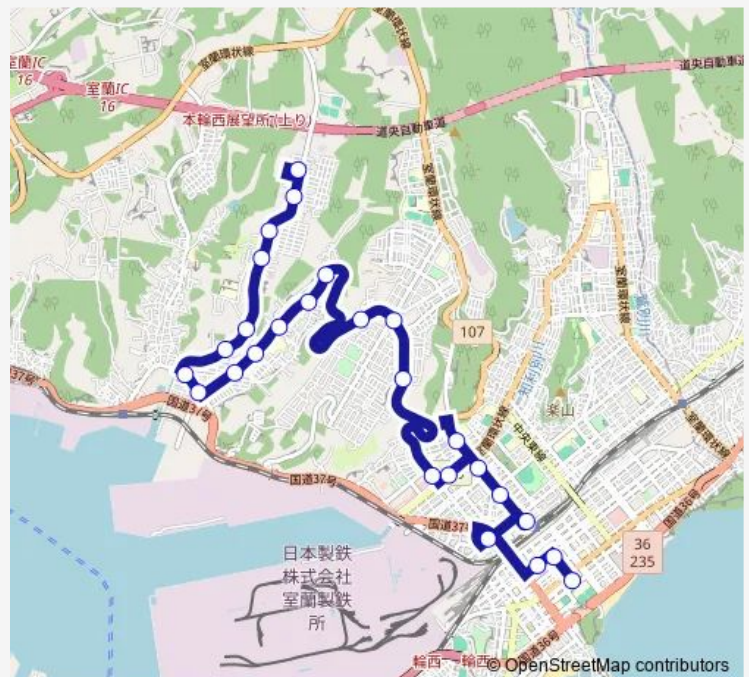

Thursday 11:40-12:50

Friday 11:40-12:50

Saturday —

Sunday —

Route info

Direction: 東町ターミナル

Stops: 26

Trip Duration: 0 hour 45 min