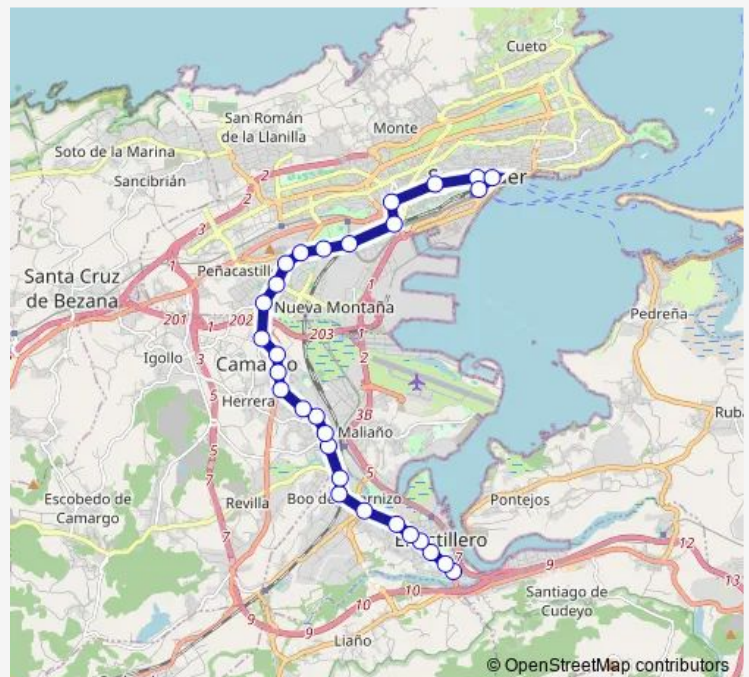

Thursday —

Friday 23:20-23:45

Saturday 00:15-23:45

Sunday 00:15-05:15

Route info

Direction: Astillero Intercambiador

Stops: 29

Trip Duration: 0 hour 22 min

Friday

23:45

Saturday

00:15-23:45

Sunday

00:15-04:45

Route info

Direction: Santander E.A.