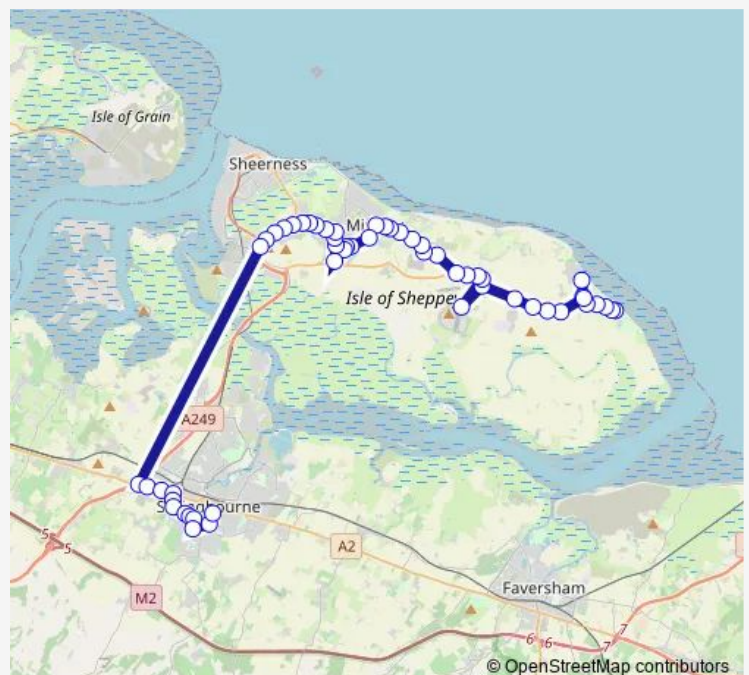

### Route info

Direction: Borden Grammar School

Stops: 47

Trip Duration: 1 hour 0 min

370L — Leysdown - Eastchurch - Rushenden - Sittingbourne

Mistletoe Drive

Heron Drive

Harps Avenue