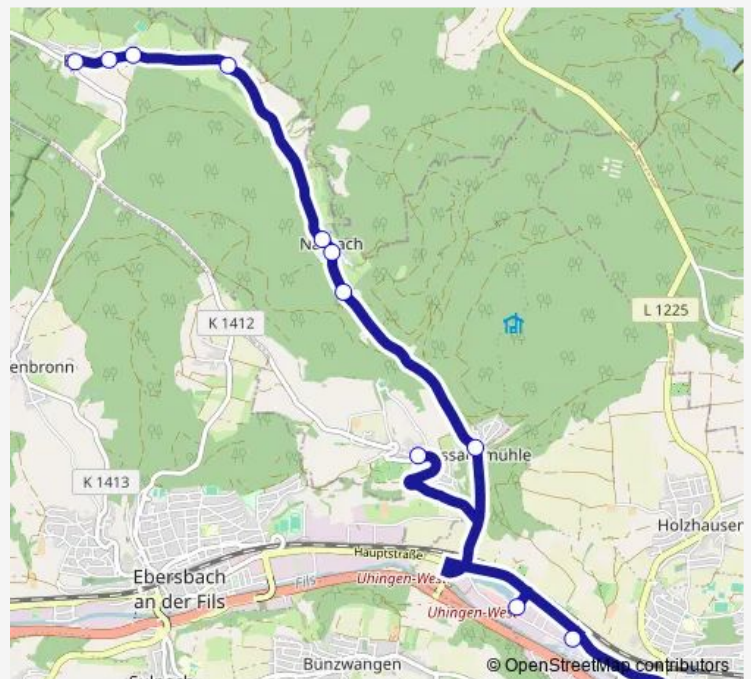

Bus R67-2 Göppingen - UHINGEN - Baiereck

[Go to website](#)

Direction

UHINGEN-NASSACHMÜHLE SCHULE — DIEGELSBERG

2 stops

[Open route schedule](#)

UHINGEN-NASSACHMÜHLE SCHULE

DIEGELSBERG

Route schedule

UHINGEN-NASSACHMÜHLE SCHULE — DIEGELSBERG

Monday	15:00
Tuesday	15:00
Wednesday	15:00
Thursday	15:00
Friday	15:00
Saturday	—
Sunday	—

Route info

Direction: UHINGEN-NASSACHMÜHLE SCHULE

Stops: 2

Trip Duration: 0 hour 5 min

R67-2 — Göppingen - UHINGEN - Baiereck

Direction

Uhingen Uditorium — Baiereck Am Kugelrain

12 stops

[Open route schedule](#)

Uhingen Uditorium

Uhingen Bleicherei

Sunday 09:30-23:30

Route info

Direction: Baiereck Am Kugelrain

Stops: 13

Trip Duration: 0 hour 23 min

R67-2 Bus time schedules and route maps are available in an offline PDF at busmaps.com. Use the busmaps.com website to see live bus times, train schedule or subway schedule, and step-by-step directions for all public transit in Goeppingen