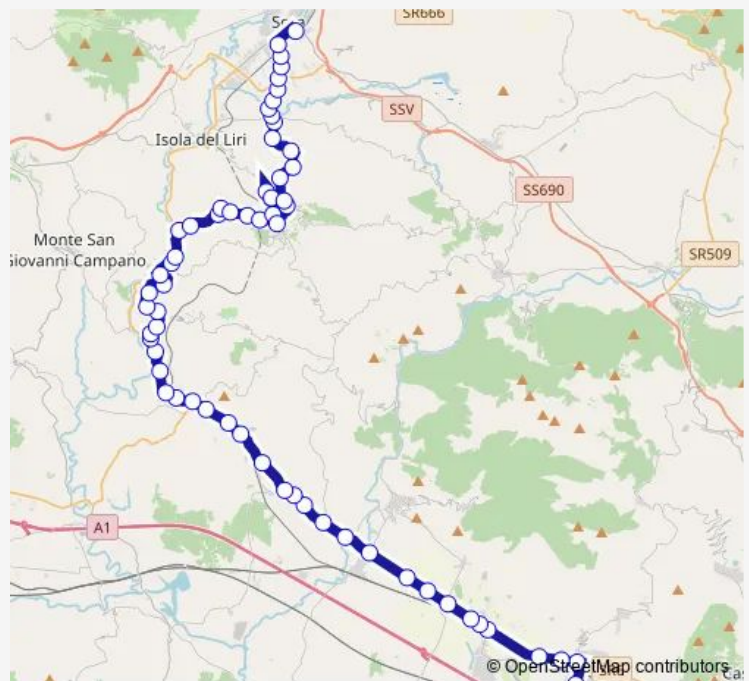

Wednesday 14:20-22:20

Thursday 14:20-22:20

Friday 14:20-22:20

Saturday —

Sunday —

Route info

Direction: Piedimonte | Cancelli Fiat 1 # f4681

Stops: 66

Trip Duration: 1 hour 18 min

Zona Industriale - Sora # So054d

Arce | Via Casilina Via Fraioli # f5315

Arce | Murata # f5316

Arce | Stazione FS # f5317

ARCE | Cimitero # f6848

ARCE | Via Fontanelle Via Sant'Eluterio # f6849