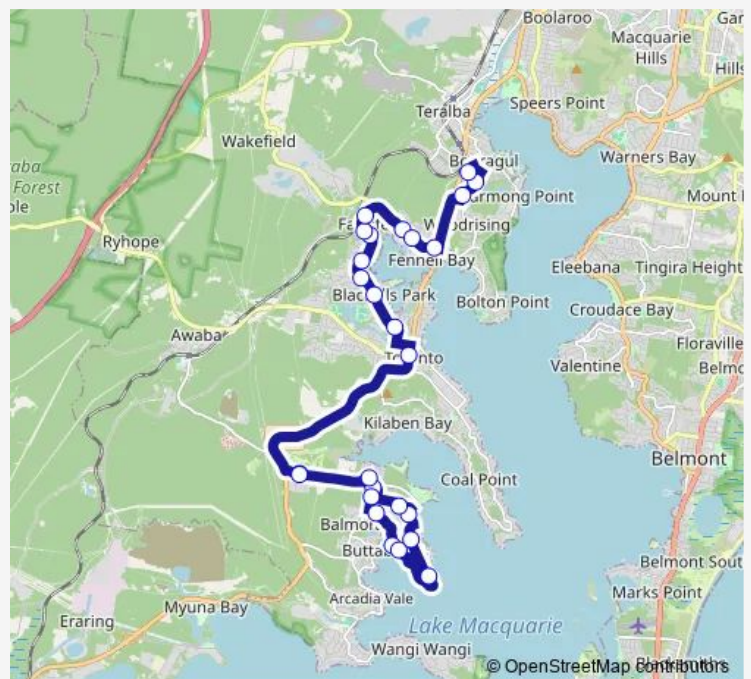

School Bus 6470 Rathmines to Charlton Christian College and St Pauls Hs

[Go to website](#)

Direction

Dorrington Rd Opp Karoonda PI — St Pauls High School

26 stops

[Open route schedule](#)

- Dorrington Rd Opp Karoonda PI
- Clydebank Rd After Rosemary Row
- Clydebank Rd At Sutton St
- Rothley Garden Rd At Secret Corner Rd
- Sealand Rd Opp Balmoral PI
- Sealand Rd Before Hereford Rise
- Fishing Point Rd At Sunlight Pde
- Sunlight Pde After Somersham Av
- Fishing Point Rd At Secret Corner Rd
- Rathmines Public School, Rosemary Row
- Rosemary Row At Hillcrest Av
- Dorrington Rd At Karoonda CI
- Cary St At The Boulevarde
- Railway Pde Opp Lake St
- South Pde After Faucett St
- Fassifern Rd At South Pde
- Fassifern Rd At Reynolds St
- Fassifern Rd Opp Dora St
- Charlton Christian College, Fassifern Rd
- Fassifern Rd After Wallsend Rd
- Macquarie Rd At Brighton St

Route schedule

Dorrington Rd Opp Karoonda PI — St Pauls High School

Monday	07:47
Tuesday	07:47
Wednesday	07:47
Thursday	07:47
Friday	07:47
Saturday	—
Sunday	—

Route info

Direction: Dorrington Rd Opp Karoonda PI

Stops: 26

Trip Duration: 0 hour 36 min

6470 — Rathmines to Charlton Christian College and St Pauls Hs **BusMaps**

Macquarie Rd Opp Brougham Av

Macquarie Rd Before Main Rd

Hayden Brook Rd After Vim Cl

Hayden Brook Rd After Merriwa St