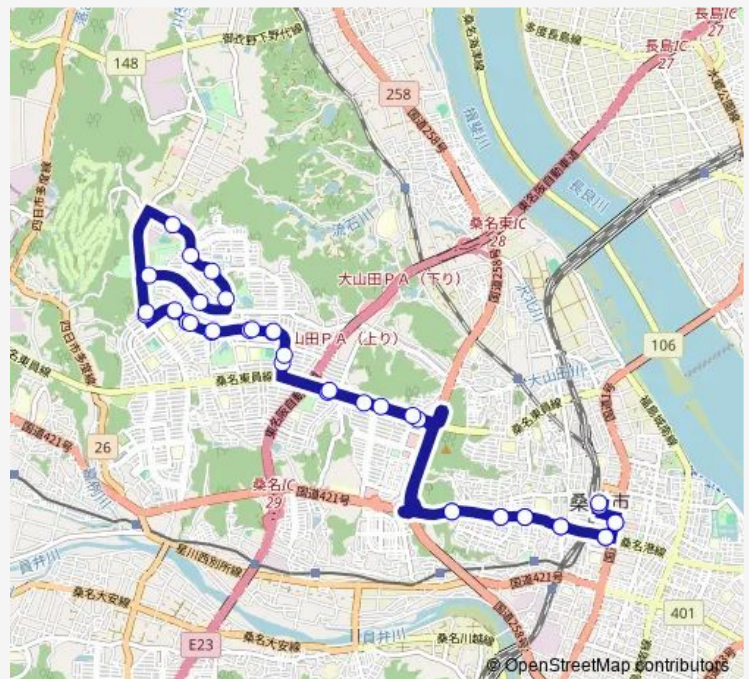

陽だまりの丘南

陽だまりの丘

陽だまりの丘中央

Route schedule

桑名駅前 (桑名) — 桑名駅前 (桑名)

Monday 06:18-19:30

Tuesday 06:18-19:30

Wednesday 06:18-19:30

Thursday 06:18-19:30

Friday 06:18-19:30

Saturday 06:08-20:30

Sunday 06:08-20:30

Route info

Direction: 桑名駅前 (桑名)

Stops: 40

Trip Duration: 0 hour 55 min

Sunday 21:45

Route info

Direction: 桑名駅前 (桑名)

Stops: 23

Trip Duration: 0 hour 29 min

陽だまりの丘線 Bus time schedules and route maps are available in an offline PDF at busmaps.com. Use the busmaps.com website to see live bus times, train schedule or subway schedule, and step-by-step directions for all public transit in Kuwana