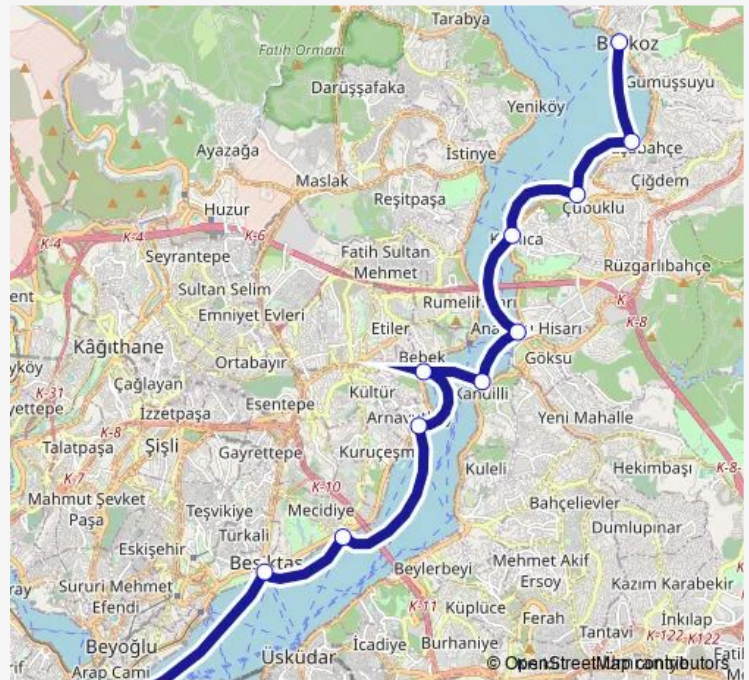

Saturday 17:55

Sunday —

Route info

Direction: Eminönü-Boğaz Şh.

Stops: 11

Trip Duration: 1 hour 35 min

BĞZ-21 — Boğaza Gidiş

BusMaps