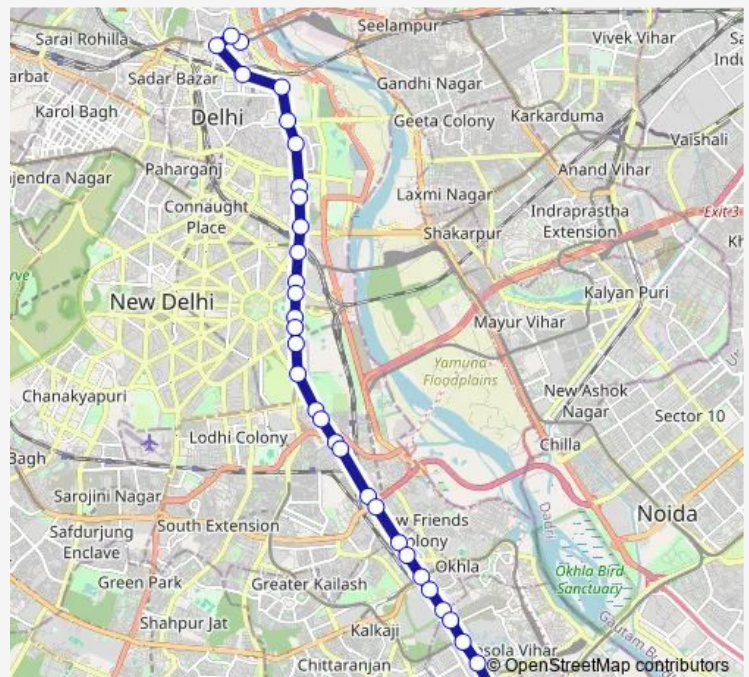

Thursday 09:40

Friday 09:40

Saturday 09:40

Sunday 09:40

Route info

Direction: Isbt Kashmere Gate Terminal

Stops: 34

Trip Duration: 1 hour 15 min