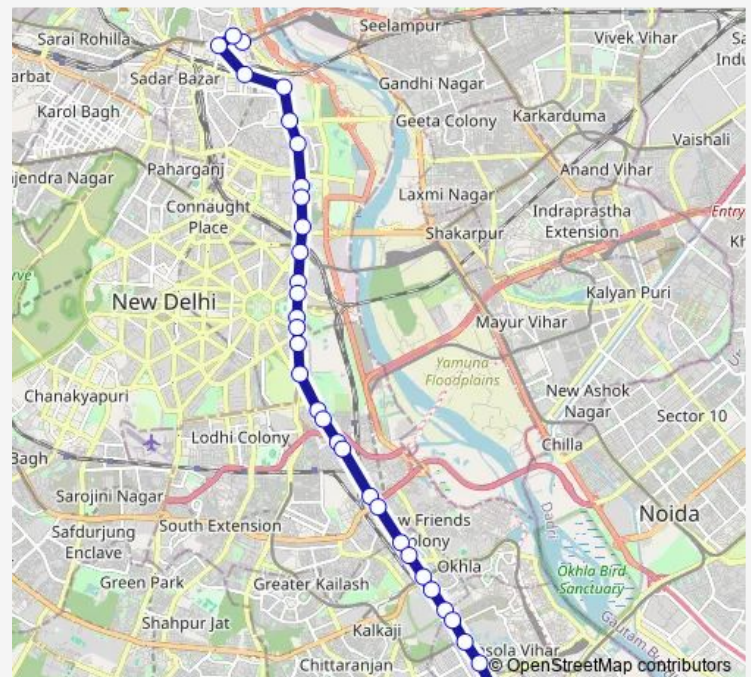

Thursday 09:40

Friday 09:40

Saturday 09:40

Sunday 09:40

Route info

Direction: Isbt Kashmere Gate Terminal

Stops: 34

Trip Duration: 1 hour 15 min

■ 404up

BusMaps

Ashram (Hari Nagar)

Ashram Chowk

Mata Mandir New Friends Colony

Ishwar Nagar

Kalka Ji Crossing

Sukhdev Vihar Depot