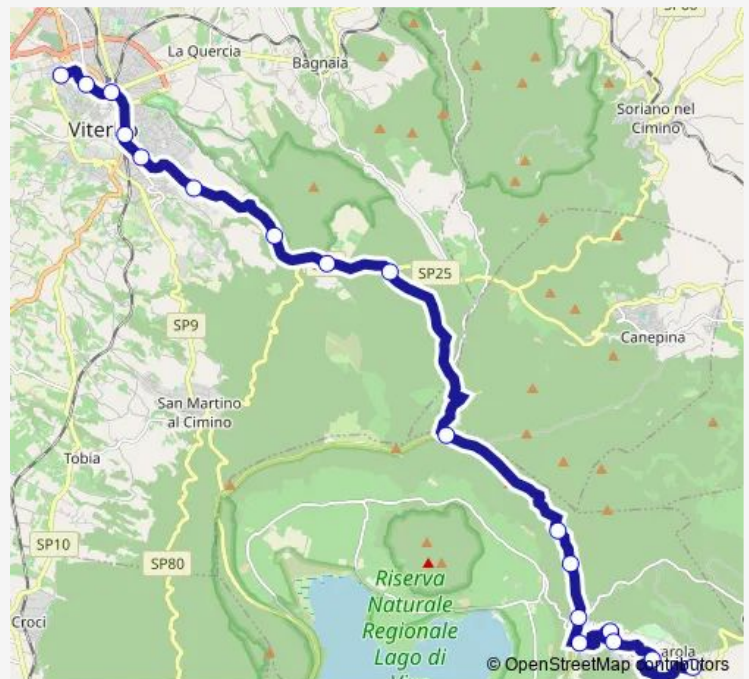

**Route schedule**

VITERBO | Riello # f641 — Caprarola | Piazza Martiri della Libertà # f2566

Monday	—
Tuesday	—
Wednesday	—
Thursday	—
Friday	—
Saturday	12:50
Sunday	—

**Route info**

Direction: VITERBO | Riello # f641

Stops: 18

Trip Duration: 0 hour 45 min

Viterbo - Caprarola # Ro834d

Bus time schedules and route maps are available in an offline PDF at [busmaps.com](https://busmaps.com). Use the [busmaps.com](https://busmaps.com) website to see live bus times, train schedule or subway schedule, and step-by-step directions for all public transit in Viterbo