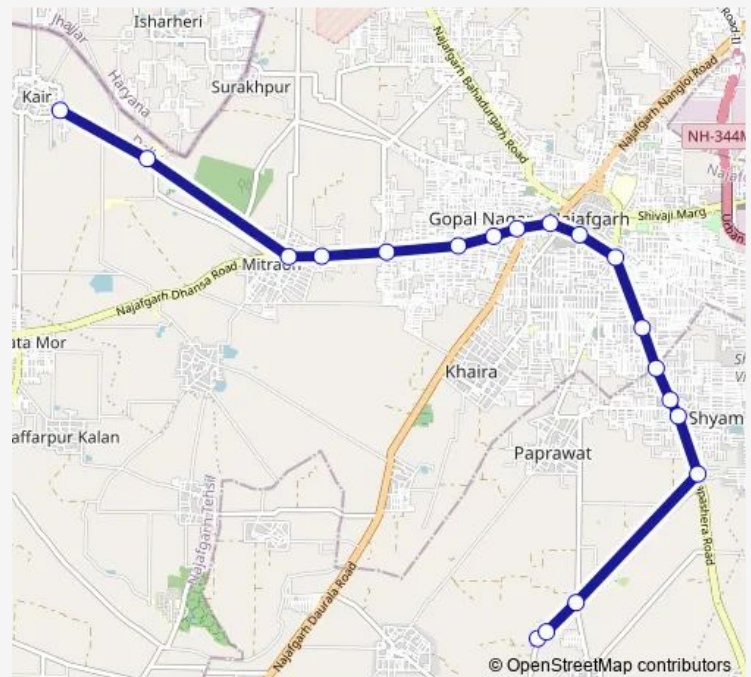

Kair Village

Route schedule

Rewla Khanpur Depot — Kair Village

| | |
|-----------|-------------|
| Monday | 06:40-21:15 |
| Tuesday | 06:40-21:15 |
| Wednesday | 06:40-21:15 |
| Thursday | 06:40-21:15 |
| Friday | 06:40-21:15 |
| Saturday | 06:40-21:15 |
| Sunday | 06:40-21:15 |

Route info

Direction: Rewla Khanpur Depot

Stops: 19

Trip Duration: 0 hour 48 min

824linkstldown

BusMaps

Bus time schedules and route maps are available in an offline PDF at busmaps.com. Use the busmaps.com website to see live bus times, train schedule or subway schedule, and step-by-step directions for all public transit in New Delhi