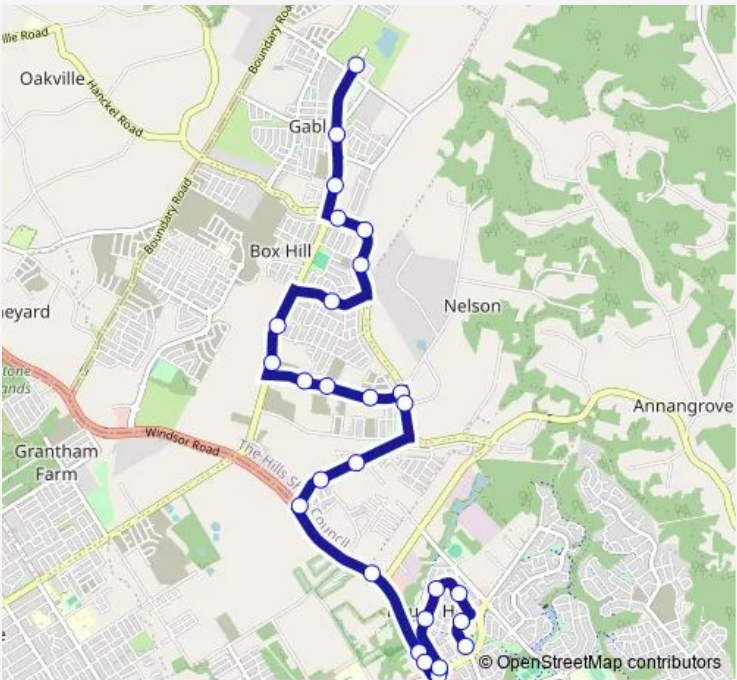

School Bus 2690 Santa Sophia College to Clower Ave, Rouse Hill

[Go to website](#)

Direction
 Santa Sophia Catholic College, Fontana Dr — Clower Av
 Opp Panmure St

27 stops

[Open route schedule](#)

- Santa Sophia Catholic College, Fontana Dr
- Fontana Dr After Travertine Gr
- Fontana Dr Opp Triumph Rd
- Old Pitt Town Rd After Fontana Dr
- 123 Old Pitt Town Rd
- 127 Old Pitt Town Rd
- George St At Corvus Way
- 43 Terry Rd
- Terry Rd Before Mason Rd
- 12 Mason Rd
- 22 Mason Rd
- 32 Mason Rd
- Mason Rd At Old Pitt Town Rd
- Nelson Rd At Mchale Way
- Nelson Rd After The Water Lane
- Nelson Rd After Box Rd
- Nelson Rd Before Windsor Rd
- Windsor Rd Before Annangrove Rd
- Windsor Rd Before Aberdour Av
- Rouse Hill Shopping Centre, Windsor Rd

Route schedule
 Santa Sophia Catholic College, Fontana Dr — Clower Av
 Opp Panmure St

Monday	14:42
Tuesday	14:42
Wednesday	14:42
Thursday	14:42
Friday	14:42
Saturday	—
Sunday	—

Route info

Direction: Santa Sophia Catholic College, Fontana Dr

Stops: 27

Trip Duration: 0 hour 33 min

Mile End Rd After Windsor Rd

Adelphi St After Mile End Rd

Adelphi St After Noble Way

Adelphi St At Mackay Way

Adelphi St After Yellowgum Av

Rouse Hill Public School, Clower Av